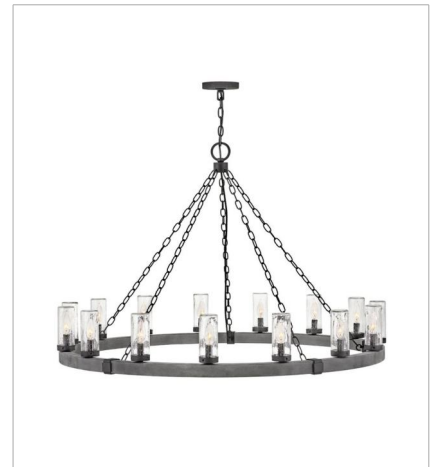

SAWYER

OPEN AIR™
collection

The fresh, rustic design of the Sawyer collection will inject any outdoor living experience with the warm, cozy ambiance of an indoor setting. Constructed with Hinkley's own anti-corrosion coating, Sawyer ensures maximum resiliency and performance in the elements.

FINISH: Aged Zinc with Distressed Black accents

GLASS: Clear Seedy, Etched

29206DZ
MEDIUM SINGLE TIER
24" W, 23.3" H
Socketed
6-5w Cand. LED, 60w Equiv.

29206DZ-LV
MEDIUM SINGLE TIER 12V CHAN...
24" W, 23.3" H
Socketed
6-3.50w Cand. LED *Included

29207DZ
LARGE SINGLE TIER
38" W, 28.5" H
Socketed
12-5w Cand. LED, 60w Equiv.

29208DZ
LARGE SINGLE TIER
30" W, 27.8" H
Socketed
9-5w Cand. LED, 60w Equiv.

29208DZ-LV
MEDIUM SINGLE TIER 12V CHAN...
30" W, 27.8" H
Socketed
9-3.50w Cand. LED *Included

FINISH: Aged Zinc with Distressed Black accents

GLASS: Clear Seedy, Etched

29203DZ

MEDIUM FLUSH MOUNT

15" W, 4.8" H

Socketed

3-5w Cand. LED, 40w Equiv.

HINKLEY