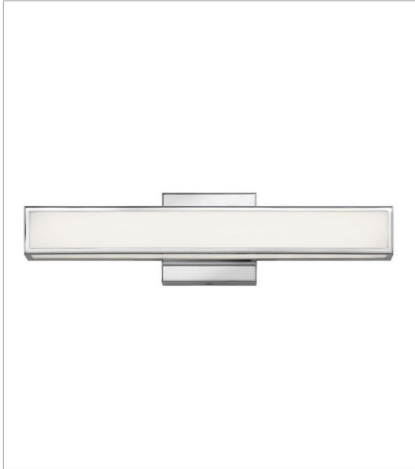

ALTO

Sleek and chic, the LED, ADA-compliant Alto effortlessly takes center stage. Mastering both form and function, Alto unifies energy-efficiency, durability and sophistication.

FINISH: Chrome
GLASS: White Acrylic

51402CM

SMALL LED VANITY

18" W, 4.8" H

Integrated LED

26w LED *Included

51403CM

MEDIUM LED VANITY

24" W, 4.8" H

Integrated LED

29w LED *Included

51404CM

LARGE LED VANITY

30" W, 4.8" H

Integrated LED

44w LED *Included