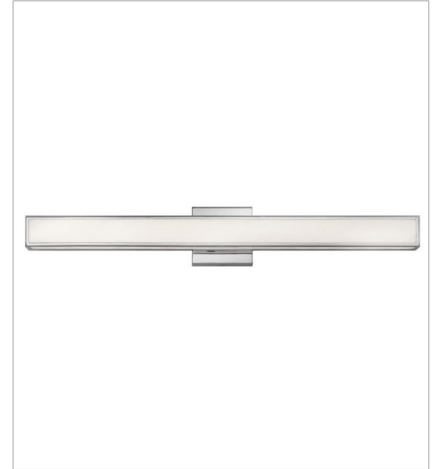

ALTO

Sleek and chic, the LED, ADA-compliant Alto effortlessly takes center stage. Mastering both form and function, Alto unifies energy-efficiency, durability and sophistication.

FINISH: Chrome
GLASS: White Acrylic

51402CM

SMALL LED VANITY

18" W, 4.8" H

Integrated LED

26w LED *Included

51403CM

MEDIUM LED VANITY

24" W, 4.8" H

Integrated LED

29w LED *Included

51404CM

LARGE LED VANITY

30" W, 4.8" H

Integrated LED

44w LED *Included