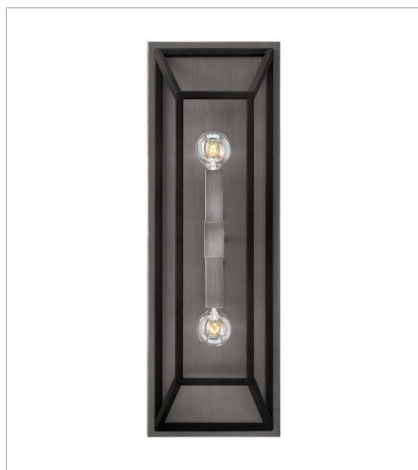

# FULTON

Fulton's minimalist beauty emphasizes 'less is more' with vintage industrial style. This clean, airy tapered cage design is constructed without glass and the unique square candle sleeves rest on a discreet "H"-shaped cluster.

**FINISH:** Aged Zinc with Antique Nickel accents

**3330DZ**  
TWO LIGHT SCONCE  
7.5" W, 22.3" H  
Socketed  
2-5w Cand. LED, 60w Equiv.

**3334DZ**  
MEDIUM OPEN FRAME PENDANT  
18" W, 16.3" H  
Socketed  
4-5w Cand. LED, 60w Equiv.

**FINISH:** Aged Zinc with Antique Nickel accents

**3331DZ**  
MEDIUM FLUSH MOUNT  
18" W, 7.3" H  
Socketed  
4-14w Med. LED, 60w Equiv.