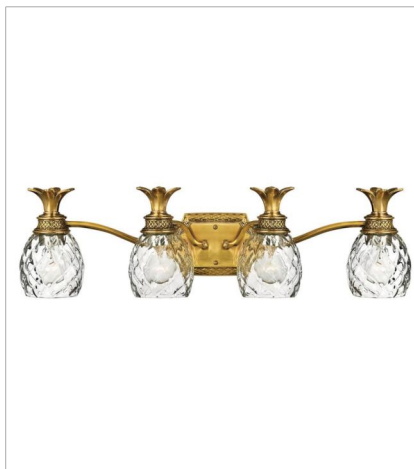

PLANTATION

A Hinkley classic, the ornate Plantation collection features exceptional pineapple-shaped, clear optic glass that makes a noble statement. The elaborate, decorative cast detailing is accentuated by its lush finish.

FINISH: Burnished Brass
GLASS: Clear Optic
SHADE: Ivory Silk

4140BB
SINGLE LIGHT SCONCE
6" W, 14.5" H
Socketed
1-5w Cand. LED, 60w Equiv.

5310BB
SINGLE LIGHT VANITY
5" W, 8.8" H
Socketed
1-10w Med. LED, 100w Equiv.

5312BB
TWO LIGHT VANITY
13" W, 8.3" H
Socketed
2-10w Med. LED, 100w Equiv.

5313BB
THREE LIGHT VANITY
21" W, 8.3" H
Socketed
3-10w Med. LED, 100w Equiv.

5314BB
FOUR LIGHT VANITY
29" W, 8.3" H
Socketed
4-10w Med. LED, 100w Equiv.

5315BB
FIVE LIGHT VANITY
37" W, 8.3" H
Socketed
5-10w Med. LED, 100w Equiv.

PLANTATION

A Hinkley classic, the ornate Plantation collection features exceptional pineapple-shaped, clear optic glass that makes a noble statement. The elaborate, decorative cast detailing is accentuated by its lush finish.