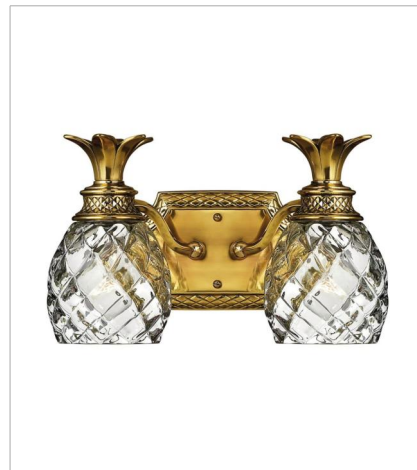

PLANTATION

A Hinkley classic, the ornate Plantation collection features exceptional pineapple-shaped, clear optic glass that makes a noble statement. The elaborate, decorative cast detailing is accentuated by its lush finish.

FINISH: Burnished Brass
GLASS: Clear Optic
SHADE: Ivory Silk

4140BB
SINGLE LIGHT SCONCE
6" W, 14.5" H
Socketed
1-5w Cand. LED, 60w Equiv.

5310BB
SINGLE LIGHT VANITY
5" W, 8.8" H
Socketed
1-10w Med. LED, 100w Equiv.

5315BB
FIVE LIGHT VANITY
37" W, 8.3" H
Socketed
5-10w Med. LED, 100w Equiv.

PLANTATION

A Hinkley classic, the ornate Plantation collection features exceptional pineapple-shaped, clear optic glass that makes a noble statement. The elaborate, decorative cast detailing is accentuated by its lush finish.

FINISH: Burnished Brass
GLASS: Clear Optic
SHADE: Ivory Silk

4885BB
MEDIUM SINGLE TIER
22.3" W, 24.5" H
Socketed
5-10w Med. LED, 75w Equiv.

4886BB
LARGE SINGLE TIER
28" W, 33" H
Socketed
7-5w Cand. LED, 60w Equiv.