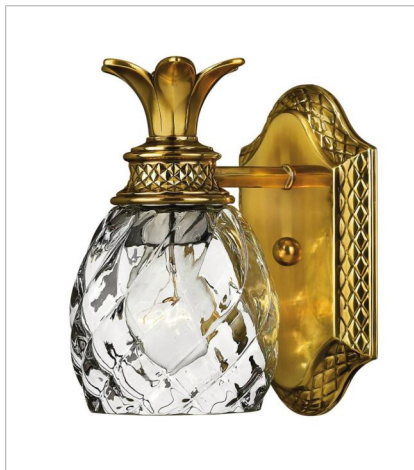

PLANTATION

A Hinkley classic, the ornate Plantation collection features exceptional pineapple-shaped, clear optic glass that makes a noble statement. The elaborate, decorative cast detailing is accentuated by its lush finish.

FINISH: Burnished Brass
GLASS: Clear Optic
SHADE: Ivory Silk

4140BB
SINGLE LIGHT SCONCE
6" W, 14.5" H
Socketed
1-5w Cand. LED, 60w Equiv.

5310BB
SINGLE LIGHT VANITY
5" W, 8.8" H
Socketed
1-10w Med. LED, 100w Equiv.

5315BB
FIVE LIGHT VANITY
37" W, 8.3" H
Socketed
5-10w Med. LED, 100w Equiv.

PLANTATION

A Hinkley classic, the ornate Plantation collection features exceptional pineapple-shaped, clear optic glass that makes a noble statement. The elaborate, decorative cast detailing is accentuated by its lush finish.

FINISH: Burnished Brass
GLASS: Clear Optic
SHADE: Ivory Silk

4885BB
MEDIUM SINGLE TIER
22.3" W, 24.5" H
Socketed
5-10w Med. LED, 75w Equiv.

4886BB
LARGE SINGLE TIER
28" W, 33" H
Socketed
7-5w Cand. LED, 60w Equiv.