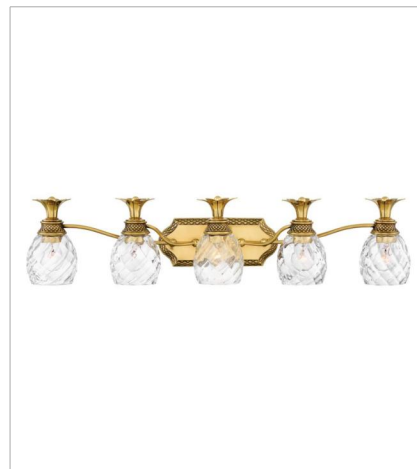

PLANTATION

A Hinkley classic, the ornate Plantation collection features exceptional pineapple-shaped, clear optic glass that makes a noble statement. The elaborate, decorative cast detailing is accentuated by its lush finish.

FINISH: Burnished Brass
GLASS: Clear Optic
SHADE: Ivory Silk

4140BB
SINGLE LIGHT SCONCE
6" W, 14.5" H
Socketed
1-5w Cand. LED, 60w Equiv.

5310BB
SINGLE LIGHT VANITY
5" W, 8.8" H
Socketed
1-10w Med. LED, 100w Equiv.

5312BB
TWO LIGHT VANITY
13" W, 8.3" H
Socketed
2-10w Med. LED, 100w Equiv.

5313BB
THREE LIGHT VANITY
21" W, 8.3" H
Socketed
3-10w Med. LED, 100w Equiv.

5314BB
FOUR LIGHT VANITY
29" W, 8.3" H
Socketed
4-10w Med. LED, 100w Equiv.

5315BB
FIVE LIGHT VANITY
37" W, 8.3" H
Socketed
5-10w Med. LED, 100w Equiv.

PLANTATION

A Hinkley classic, the ornate Plantation collection features exceptional pineapple-shaped, clear optic glass that makes a noble statement. The elaborate, decorative cast detailing is accentuated by its lush finish.