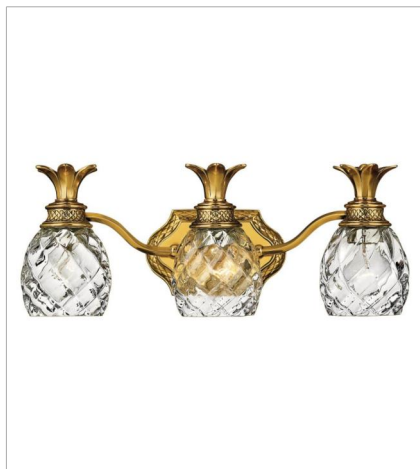

PLANTATION

A Hinkley classic, the ornate Plantation collection features exceptional pineapple-shaped, clear optic glass that makes a noble statement. The elaborate, decorative cast detailing is accentuated by its lush finish.

FINISH: Burnished Brass
GLASS: Clear Optic
SHADE: Ivory Silk

4140BB
SINGLE LIGHT SCONCE
6" W, 14.5" H
Socketed
1-5w Cand. LED, 60w Equiv.

5310BB
SINGLE LIGHT VANITY
5" W, 8.8" H
Socketed
1-10w Med. LED, 100w Equiv.

5312BB
TWO LIGHT VANITY
13" W, 8.3" H
Socketed
2-10w Med. LED, 100w Equiv.

5313BB
THREE LIGHT VANITY
21" W, 8.3" H
Socketed
3-10w Med. LED, 100w Equiv.

5314BB
FOUR LIGHT VANITY
29" W, 8.3" H
Socketed
4-10w Med. LED, 100w Equiv.

5315BB
FIVE LIGHT VANITY
37" W, 8.3" H
Socketed
5-10w Med. LED, 100w Equiv.

PLANTATION

A Hinkley classic, the ornate Plantation collection features exceptional pineapple-shaped, clear optic glass that makes a noble statement. The elaborate, decorative cast detailing is accentuated by its lush finish.