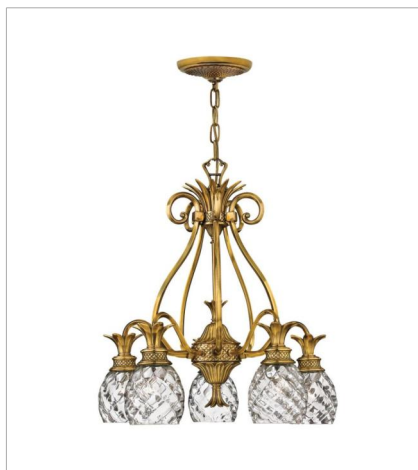

PLANTATION

A Hinkley classic, the ornate Plantation collection features exceptional pineapple-shaped, clear optic glass that makes a noble statement. The elaborate, decorative cast detailing is accentuated by its lush finish.

FINISH: Burnished Brass
GLASS: Clear Optic
SHADE: Ivory Silk

4885BB
MEDIUM SINGLE TIER
22.3" W, 24.5" H
Socketed
5-10w Med. LED, 75w Equiv.