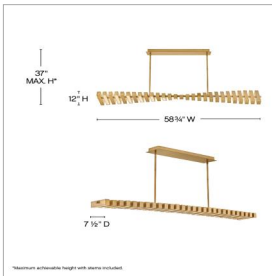

STITCH

FR42456LCB

LARGE LED LINEAR

Stitch strikes a pose with an innovative design, offering bountiful illumination from articulating LED panels. This dynamic linear chandelier is a modern sculptural statement available in Painted Black Oxide or Lacquered Brass finishes.

DETAILS	
FINISH:	Lacquered Brass
MATERIAL:	Steel
GLASS:	Polycarbonate Lens
DIMMABLE:	YES - CL TYPE DIMMER (SSL7A)

DIMENSIONS	
WIDTH:	58.8"
HEIGHT:	12"
DEPTH:	7.5
WEIGHT:	24.2lb

LIGHT SOURCE	
LIGHT SOURCE:	Integrated LED
LED NAME:	L4255XB
WATTAGE:	48w LED *Included
VOLTAGE:	120v/277v
LUMENS:	4200
CRI:	92
INCANDESCENT EQUIVALENCY:	3 x 75w
DIMMABLE:	YES - CL TYPE DIMMER (SSL7A)

MOUNTING	
CANOPY:	4.75"W X 31"L
LEAD WIRE:	1 X 120"
MAX HEIGHT:	37.8

SHIPPING	
CARTON LENGTH:	63
CARTON WIDTH:	12
CARTON HEIGHT:	8.3
CARTON WEIGHT:	28.1

PRODUCT DETAILS:

- Dry Rated
- LED components carry a 5-year limited warranty
- Bold silhouette with dramatic details creates a modern statement
- Energy-efficient integrated LED - safer for the environment and low maintenance
- Equipped with a universal dimming driver, compatible with common residential and commercial systems
- Articulating design can be adjusted to perfectly illuminate your space