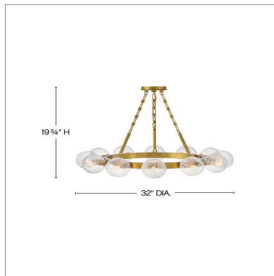

COCO

FR30524LCB

MEDIUM SINGLE TIER CHANDELIER

Dramatic crackled glass globes surround Coco's timeless silhouette with unexpected, distressed detailing. Minimal framing suspended from decorative stem-to-chain uprights features a warm and inviting Lacquered Brass finish.

DETAILS

FINISH:	Lacquered Brass
MATERIAL:	Steel
GLASS:	Crackle
DIMMABLE:	YES - WITH DIMMABLE LAMP (NOT INCLUDED)

DIMENSIONS

WIDTH:	32"
HEIGHT:	19.8"
WEIGHT:	21.2lb

LIGHT SOURCE

LIGHT SOURCE:	Socketed
WATTAGE:	12-5w Cand. LED
VOLTAGE:	120v

MOUNTING

CANOPY:	5" Dia.
LEAD WIRE:	1 X 144"

SHIPPING

CARTON LENGTH:	28
CARTON WIDTH:	28
CARTON HEIGHT:	11.5
CARTON WEIGHT:	27.1

PRODUCT DETAILS:

- Dry Rated
- LED bulbs are required (not included)
- Merging the best of traditional and modern elements with a sophisticated and streamlined look