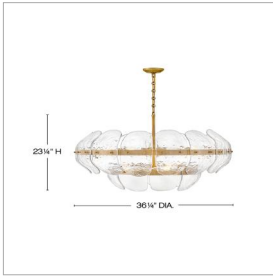

LILLIA

FR30516HB

LARGE DRUM CHANDELIER

Inspired by the organic elegance of blooming water lilies, Lillia's large shade is formed from gently curved glass panels. Subtle handcrafted texture creates natural variations in illumination, accentuated by a classic Heritage Brass finish.

DETAILS	
FINISH:	Heritage Brass
MATERIAL:	Steel
GLASS:	Clear
SLOPE DEGREE:	90
DIMMABLE:	YES - WITH DIMMABLE LAMP (NOT INCLUDED)

DIMENSIONS	
WIDTH:	36.3"
HEIGHT:	23.3"
WEIGHT:	73.5lb

LIGHT SOURCE	
LIGHT SOURCE:	Socketed
WATTAGE:	9-12w Med. LED, 40w Equiv.
VOLTAGE:	120v

MOUNTING	
CANOPY:	5" Dia.
LEAD WIRE:	1 X 144"

SHIPPING	
CARTON LENGTH:	38.5
CARTON WIDTH:	38
CARTON HEIGHT:	18.5
CARTON WEIGHT:	86.7

PRODUCT DETAILS:

- Dry Rated
- Can be hung on a sloped ceiling
- Merging the best of traditional and modern elements with a sophisticated and streamlined look
- Fixture exceeds 50 lbs and must be supported independently of the outlet box