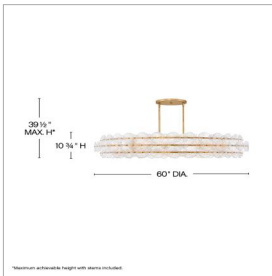

RENE

FR30125DA

EXTRA LARGE DRUM CHANDELIER

Rene radiates light through multiple layers of beautiful, pressed glass disks. Rene's signature touch highlights a Distressed Brass or Glacial finish, evoking both transitional and glam influences.

DETAILS	
FINISH:	Distressed Brass
MATERIAL:	Steel
GLASS:	Clear Pressed
DIMMABLE:	YES - WITH DIMMABLE LAMP (NOT INCLUDED)

DIMENSIONS	
WIDTH:	60"
HEIGHT:	10.8"
WEIGHT:	92.9lb

LIGHT SOURCE	
LIGHT SOURCE:	Socketed
WATTAGE:	10-12w Med. LED, 40w Equiv.
VOLTAGE:	120v

MOUNTING	
CANOPY:	12" Dia.
LEAD WIRE:	1 X 144"
MAX HEIGHT:	39.3

SHIPPING	
CARTON LENGTH:	63.5
CARTON WIDTH:	63.5
CARTON HEIGHT:	10.5
CARTON WEIGHT:	124

PRODUCT DETAILS:

- Dry Rated
- Includes (2) 6" stems and (4) 12" stems to customize hanging height
- Merging the best of traditional and modern elements with a sophisticated and streamlined look
- Fixture exceeds 50 lbs and must be supported independently of the outlet box