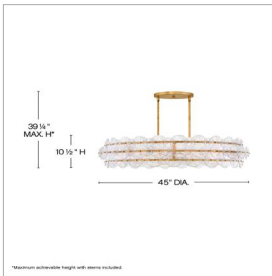

DETAILS	
FINISH:	Distressed Brass
MATERIAL:	Steel
GLASS:	Clear Pressed
DIMMABLE:	YES - WITH DIMMABLE LAMP (NOT INCLUDED)

DIMENSIONS	
WIDTH:	45"
HEIGHT:	10.5"
WEIGHT:	65.8lb

LIGHT SOURCE	
LIGHT SOURCE:	Socketed
WATTAGE:	8-12w Med. LED, 40w Equiv.
VOLTAGE:	120v

MOUNTING	
CANOPY:	12" Dia.
LEAD WIRE:	1 X 144"
MAX HEIGHT:	39.3

SHIPPING	
CARTON LENGTH:	48
CARTON WIDTH:	48
CARTON HEIGHT:	11
CARTON WEIGHT:	85.4

#### PRODUCT DETAILS:

- Dry Rated
- Includes (2) 6" stems and (4) 12" stems to customize hanging height
- Merging the best of traditional and modern elements with a sophisticated and streamlined look
- Fixture exceeds 50 lbs and must be supported independently of the outlet box