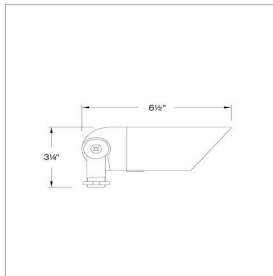

DETAILS	
FINISH:	Matte Bronze
MATERIAL:	Brass
GLASS:	Clear Lens
DIMMABLE:	No

DIMENSIONS	
WIDTH:	5.8"
HEIGHT:	3.3"
DEPTH:	2.5
WEIGHT:	1lb

LIGHT SOURCE	
LIGHT SOURCE:	LumaCore
LED NAME:	30G4SE-120V
WATTAGE:	12w, 8w, 5w, 3w LumaCore LED *Included
VOLTAGE:	120v
VOLT AMPS:	12.4, 7.8, 5.3, 3.2
LUMENS:	750, 475, 350, 260
CRI:	80
INCANDESCENT EQUIVALENCY:	1 x 60w, 45w, 35w, 25w
DIMMABLE:	No

MOUNTING	
LEAD WIRE:	1 X 18"

SHIPPING	
CARTON LENGTH:	8.8
CARTON WIDTH:	5.3
CARTON HEIGHT:	3
CARTON WEIGHT:	2.4

PRODUCT DETAILS:

- LumaCore Series products carry a lifetime limited warranty
- Highlight special areas of your landscape such as foliage, trees, and architectural environments
- Hardy Island Series products carry a lifetime limited warranty
- LumaCORE combines three lenses, two light color choices, and four brightness options to enhance your outdoor living spaces
- Incorporates CREE LEDs with application performance tested by CREE
- Variable Output LumaCORE™ LED Engines have an approximate 40,000-hour lifespan
- Wet Rated
- Wattage settings include: 3W (260 Lumens), 5W (350 Lumens), 8W (475 Lumens), 12W (750 Lumens)