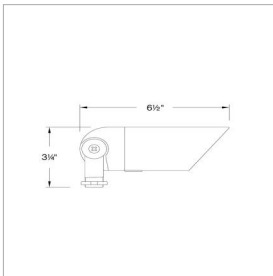

DETAILS	
FINISH:	Matte Bronze
MATERIAL:	Brass
GLASS:	Clear Lens
DIMMABLE:	No

DIMENSIONS	
WIDTH:	5.8"
HEIGHT:	3.3"
DEPTH:	2.5
WEIGHT:	1lb

LIGHT SOURCE	
LIGHT SOURCE:	LumaCore
LED NAME:	27G4SE-120V
WATTAGE:	12w, 8w, 5w, 3w LumaCore LED *Included
VOLTAGE:	120v
VOLT AMPS:	12.4, 7.8, 5.3, 3.2
LUMENS:	750, 475, 350, 260
CRI:	80
INCANDESCENT EQUIVALENCY:	1 x 60w, 45w, 35w, 25w
DIMMABLE:	No

MOUNTING	
LEAD WIRE:	1 X 18"

SHIPPING	
CARTON LENGTH:	8.8
CARTON WIDTH:	5.3
CARTON HEIGHT:	3
CARTON WEIGHT:	2.4

PRODUCT DETAILS:

- LumaCore Series products carry a lifetime limited warranty
- Highlight special areas of your landscape such as foliage, trees, and architectural environments
- Hardy Island Series products carry a lifetime limited warranty
- LumaCORE combines three lenses, two light color choices, and four brightness options to enhance your outdoor living spaces
- Incorporates CREE LEDs with application performance tested by CREE
- Variable Output LumaCORE™ LED Engines have an approximate 40,000-hour lifespan
- Wet Rated
- Wattage settings include: 3W (260 Lumens), 5W (350 Lumens), 8W (475 Lumens), 12W (750 Lumens)