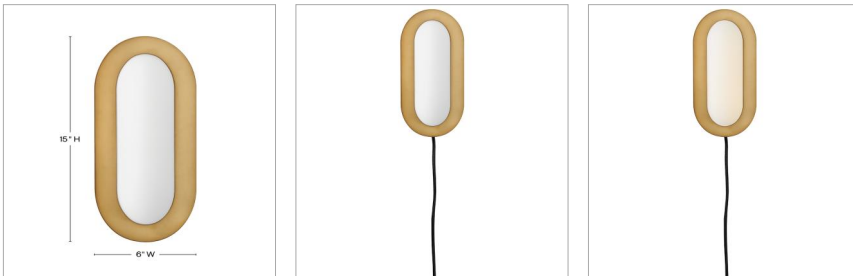

### MEDIUM LED VANITY

Beautifully retro, Emme showcases a midcentury-inspired elliptical design. Etched opal glass surrounded by a robust, oversized frame creates a vintage feel and soft, warm illumination. Versatile sconce silhouettes feature concealed on/off switches and removable cords to complement any bathroom, kitchen, or living space.

DETAILS	
FINISH:	Heritage Brass
MATERIAL:	Steel
GLASS:	Etched Opal
DIMMABLE:	YES - CL TYPE DIMMER (SSL7A)

DIMENSIONS	
WIDTH:	6"
HEIGHT:	15"
WEIGHT:	4.3lb
BACK PLATE:	5"W X 14"H
EXTENSION:	3"
TOP TO OUTLET:	7.5"

LIGHT SOURCE	
LIGHT SOURCE:	Integrated LED
LED NAME:	EB12W30K921
WATTAGE:	12w LED *Included
VOLTAGE:	120v
LUMENS:	930
CRI:	90
INCANDESCENT EQUIVALENCY:	1 x 75w
DIMMABLE:	YES - CL TYPE DIMMER (SSL7A)

SHIPPING	
CARTON LENGTH:	17.5
CARTON WIDTH:	8.5
CARTON HEIGHT:	7.5
CARTON WEIGHT:	5.5