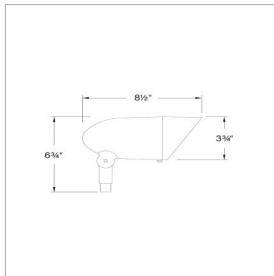

DETAILS	
FINISH:	Verde
MATERIAL:	Aluminum
GLASS:	Convex Clear Tempered
DIMMABLE:	YES - WITH DIMMABLE LAMP (NOT INCLUDED)

DIMENSIONS	
WIDTH:	8.5"
HEIGHT:	6.8"
DEPTH:	3.8
WEIGHT:	2lb

LIGHT SOURCE	
LIGHT SOURCE:	Socketed
WATTAGE:	1-8w Med. LED, 75w Equiv.
VOLTAGE:	120v

MOUNTING	
LEAD WIRE:	1 X 8"

SHIPPING	
CARTON LENGTH:	8.5
CARTON WIDTH:	5
CARTON HEIGHT:	4.5
CARTON WEIGHT:	2

PRODUCT DETAILS:

- Highlight special areas of your landscape such as foliage, trees, and architectural environments
- Wet Rated
- A wiring kit is supplied
- Classic lines and heritage details complement traditional architecture
- The Hinkley Home Automation App allows you to control your landscape lights anytime, anywhere. You can turn dimmers on/off and adjust sliding brightness settings remotely.
- Line voltage fixture that accommodates higher wattage and light output (ideal for commercial and public spaces)