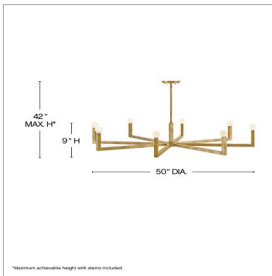

EZRA

45049HB

LARGE SINGLE TIER CHANDELIER

The Ezra family stunningly pairs minimalist elegance with an industrial edge. The strong square arms, sharp angles, and bold silhouette add dimensional appeal, bringing interest to dining rooms, foyers, kitchens, and beyond. Pairing Ezra with a globe-style bulb nails down the transitional, midcentury modern vibe.

DETAILS	
FINISH:	Heritage Brass
MATERIAL:	Steel
SLOPE DEGREE:	90
DIMMABLE:	YES - WITH DIMMABLE LAMP (NOT INCLUDED)

DIMENSIONS	
WIDTH:	50"
HEIGHT:	9"
WEIGHT:	13.9lb

LIGHT SOURCE	
LIGHT SOURCE:	Socketed
WATTAGE:	8-5w Cand. LED, 60w Equiv.
VOLTAGE:	120v

MOUNTING	
CANOPY:	5.5" Dia.
LEAD WIRE:	1 X 120"
MAX HEIGHT:	42

SHIPPING	
CARTON LENGTH:	49
CARTON WIDTH:	49
CARTON HEIGHT:	9.5
CARTON WEIGHT:	28.9

PRODUCT DETAILS:

- Dry Rated
- Includes (1) 6" stem and (2) 12" stems to customize hanging height
- Can be hung on a sloped ceiling
- Bold silhouette with dramatic details creates a modern statement
- Shown with G16.5 bulbs (not included)