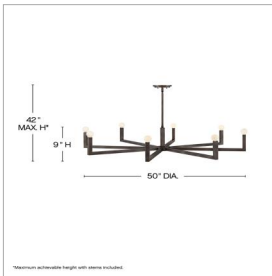

### LARGE SINGLE TIER CHANDELIER

The Ezra family stunningly pairs minimalist elegance with an industrial edge. The strong square arms, sharp angles, and bold silhouette add dimensional appeal, bringing interest to dining rooms, foyers, kitchens, and beyond. Pairing Ezra with a globe-style bulb nails down the transitional, midcentury modern vibe.

DETAILS	
FINISH:	Black Oxide
MATERIAL:	Steel
SLOPE DEGREE:	90
DIMMABLE:	YES - WITH DIMMABLE LAMP (NOT INCLUDED)

DIMENSIONS	
WIDTH:	50"
HEIGHT:	9"
WEIGHT:	13.9lb

LIGHT SOURCE	
LIGHT SOURCE:	Socketed
WATTAGE:	8-5w Cand. LED, 60w Equiv.
VOLTAGE:	120v

MOUNTING	
CANOPY:	5.5" Dia.
LEAD WIRE:	1 X 120"
MAX HEIGHT:	42

SHIPPING	
CARTON LENGTH:	49
CARTON WIDTH:	49
CARTON HEIGHT:	9.5
CARTON WEIGHT:	28.9

#### PRODUCT DETAILS:

- Dry Rated
- Includes (1) 6" stem and (2) 12" stems to customize hanging height
- Can be hung on a sloped ceiling
- Bold silhouette with dramatic details creates a modern statement
- Shown with G16.5 bulbs (not included)