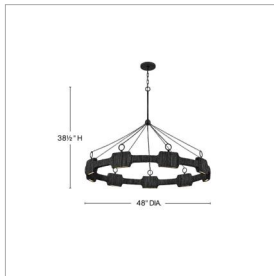

lisa mcdennon
COLLECTION

RAFFI

34108CBK

LARGE LED SINGLE TIER CHANDELIER

Raffi's coastal bohemian vibe is balanced by its distinctively modern shape. A unique LED design offers abundant light, while a slim frame hand-wrapped in natural reeds provides unexpected texture. Bold Carbon Black or Burnished Gold finishes perfectly complement any color palette.

DETAILS	
FINISH:	Carbon Black
MATERIAL:	Steel
SLOPE DEGREE:	90
DIMMABLE:	YES - CL TYPE DIMMER (SSL7A)

DIMENSIONS	
WIDTH:	48"
HEIGHT:	38.5"
WEIGHT:	17.7lb

LIGHT SOURCE	
LIGHT SOURCE:	Integrated LED
LED NAME:	E30W2835
WATTAGE:	33w LED *Included
VOLTAGE:	120v/277v
LUMENS:	4050
CRI:	90
INCANDESCENT EQUIVALENCY:	9 x 25w
DIMMABLE:	YES - CL TYPE DIMMER (SSL7A)

MOUNTING	
CANOPY:	6.5" Dia.
LEAD WIRE:	1 X 144"

SHIPPING	
CARTON LENGTH:	53
CARTON WIDTH:	53
CARTON HEIGHT:	13
CARTON WEIGHT:	44

PRODUCT DETAILS:

- Dry Rated
- Can be hung on a sloped ceiling
- LED components carry a 5-year limited warranty
- Energy-efficient integrated LED - safer for the environment and low maintenance
- Equipped with a universal dimming driver, compatible with common residential and commercial systems
- Eclectic style that mixes unconventional elements; Unique and sophisticated designs that feel modern and vintage at the same time
- Part of the Lisa McDennon Collection of eclectic lighting designs, blending traditional and modern West Coast styles with striking natural elements, sculptural silhouettes, and layered textiles