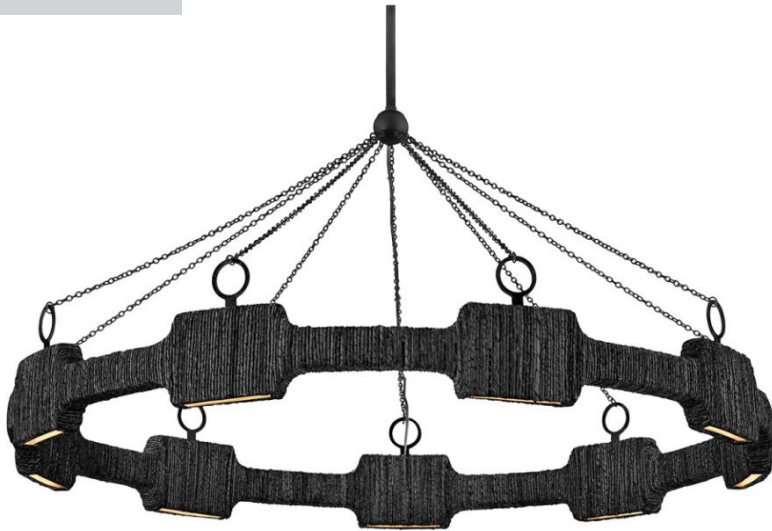

lisa mcdennon
COLLECTION

RAFFI

34108CBK

LARGE LED SINGLE TIER CHANDELIER

Raffi's coastal bohemian vibe is balanced by its distinctively modern shape. A unique LED design offers abundant light, while a slim frame hand-wrapped in natural reeds provides unexpected texture. Bold Carbon Black or Burnished Gold finishes perfectly complement any color palette.

DETAILS	
FINISH:	Carbon Black
MATERIAL:	Steel
SLOPE DEGREE:	90
DIMMABLE:	YES - CL TYPE DIMMER (SSL7A)

DIMENSIONS	
WIDTH:	48"
HEIGHT:	38.5"
WEIGHT:	17.7lb

LIGHT SOURCE	
LIGHT SOURCE:	Integrated LED
LED NAME:	E30W2835
WATTAGE:	33w LED *Included
VOLTAGE:	120v/277v
LUMENS:	4050
CRI:	90
INCANDESCENT EQUIVALENCY:	9 x 25w
DIMMABLE:	YES - CL TYPE DIMMER (SSL7A)

MOUNTING	
CANOPY:	6.5" Dia.
LEAD WIRE:	1 X 144"

SHIPPING	
CARTON LENGTH:	53
CARTON WIDTH:	53
CARTON HEIGHT:	13
CARTON WEIGHT:	44

PRODUCT DETAILS:

- Dry Rated
- Can be hung on a sloped ceiling
- LED components carry a 5-year limited warranty
- Energy-efficient integrated LED - safer for the environment and low maintenance
- Equipped with a universal dimming driver, compatible with common residential and commercial systems
- Eclectic style that mixes unconventional elements; Unique and sophisticated designs that feel modern and vintage at the same time
- Part of the Lisa McDennon Collection of eclectic lighting designs, blending traditional and modern West Coast styles with striking natural elements, sculptural silhouettes, and layered textiles