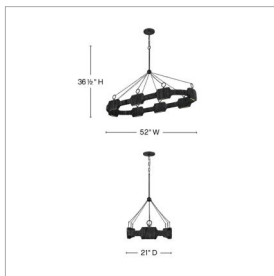

| DETAILS | |
|---------------|------------------------------|
| FINISH: | Carbon Black |
| MATERIAL: | Steel |
| SLOPE DEGREE: | 90 |
| DIMMABLE: | YES - CL TYPE DIMMER (SSL7A) |

| DIMENSIONS | |
|------------|-------|
| WIDTH: | 52" |
| HEIGHT: | 36.5" |
| DEPTH: | 21 |
| WEIGHT: | 15lb |

| MOUNTING | |
|------------|-----------|
| CANOPY: | 6.5" Dia. |
| LEAD WIRE: | 1 X 144" |

| SHIPPING | |
|----------------|----|
| CARTON LENGTH: | 25 |
| CARTON WIDTH: | 56 |
| CARTON HEIGHT: | 11 |
| CARTON WEIGHT: | 37 |