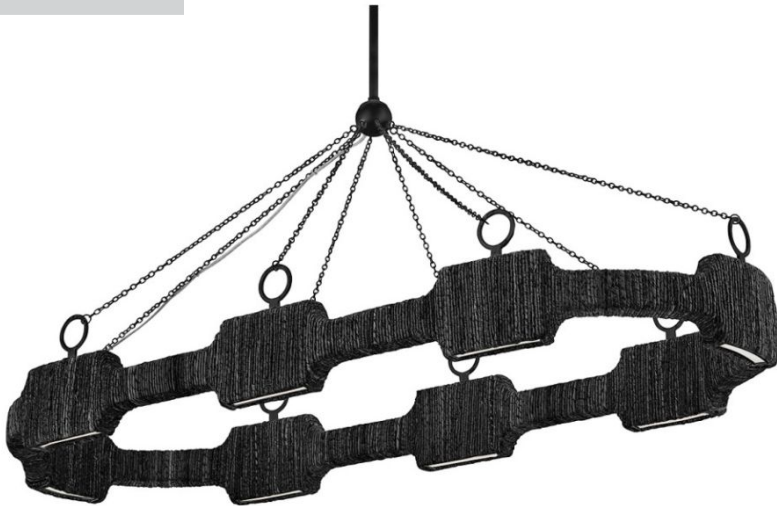

lisa mcDennon
COLLECTION

RAFFI

34107CBK

LARGE LED LINEAR

Raffi's coastal bohemian vibe is balanced by its distinctively modern shape. A unique LED design offers abundant light, while a slim frame hand-wrapped in natural reeds provides unexpected texture. Bold Carbon Black or Burnished Gold finishes perfectly complement any color palette.

| DETAILS | |
|---------------|------------------------------|
| FINISH: | Carbon Black |
| MATERIAL: | Steel |
| SLOPE DEGREE: | 90 |
| DIMMABLE: | YES - CL TYPE DIMMER (SSL7A) |

| DIMENSIONS | |
|------------|-------|
| WIDTH: | 52" |
| HEIGHT: | 36.5" |
| DEPTH: | 21 |
| WEIGHT: | 15lb |

| LIGHT SOURCE | |
|---------------------------|------------------------------|
| LIGHT SOURCE: | Integrated LED |
| LED NAME: | E30W2835 |
| WATTAGE: | 30w LED *Included |
| VOLTAGE: | 120v/277v |
| LUMENS: | 3600 |
| CRI: | 90 |
| INCANDESCENT EQUIVALENCY: | 8 x 25w |
| DIMMABLE: | YES - CL TYPE DIMMER (SSL7A) |

PRODUCT DETAILS:

- Dry Rated
- This fixture is oval in shape
- Can be hung on a sloped ceiling
- LED components carry a 5-year limited warranty
- Energy-efficient integrated LED - safer for the environment and low maintenance
- Equipped with a universal dimming driver, compatible with common residential and commercial systems
- Eclectic style that mixes unconventional elements; Unique and sophisticated designs that feel modern and vintage at the same time
- Part of the Lisa McDenon Collection of eclectic lighting designs, blending traditional and modern West Coast styles with striking natural elements, sculptural silhouettes, and layered textiles