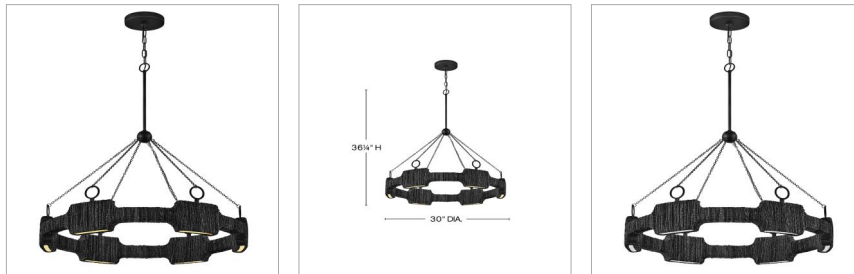

lisa mcdennon
COLLECTION

RAFFI

34106CBK

MEDIUM LED SINGLE TIER CHANDELIER

Raffi's coastal bohemian vibe is balanced by its distinctively modern shape. A unique LED design offers abundant light, while a slim frame hand-wrapped in natural reeds provides unexpected texture. Bold Carbon Black or Burnished Gold finishes perfectly complement any color palette.

DETAILS	
FINISH:	Carbon Black
MATERIAL:	Steel
SLOPE DEGREE:	90
DIMMABLE:	YES - CL TYPE DIMMER (SSL7A)

DIMENSIONS	
WIDTH:	30"
HEIGHT:	36.3"
WEIGHT:	13.2lb

LIGHT SOURCE	
LIGHT SOURCE:	Integrated LED
LED NAME:	E30W/2835
WATTAGE:	22w LED *Included
VOLTAGE:	120v/277v
LUMENS:	2700
CRI:	90
INCANDESCENT EQUIVALENCY:	6 x 25w
DIMMABLE:	YES - CL TYPE DIMMER (SSL7A)

MOUNTING	
CANOPY:	6.5" Dia.
LEAD WIRE:	1 X 144"

SHIPPING	
CARTON LENGTH:	32.5
CARTON WIDTH:	32.5
CARTON HEIGHT:	11
CARTON WEIGHT:	32

PRODUCT DETAILS:

- Dry Rated
- Can be hung on a sloped ceiling
- LED components carry a 5-year limited warranty
- Energy-efficient integrated LED - safer for the environment and low maintenance
- Equipped with a universal dimming driver, compatible with common residential and commercial systems
- Eclectic style that mixes unconventional elements; Unique and sophisticated designs that feel modern and vintage at the same time
- Part of the Lisa McDennon Collection of eclectic lighting designs, blending traditional and modern West Coast styles with striking natural elements, sculptural silhouettes, and layered textiles