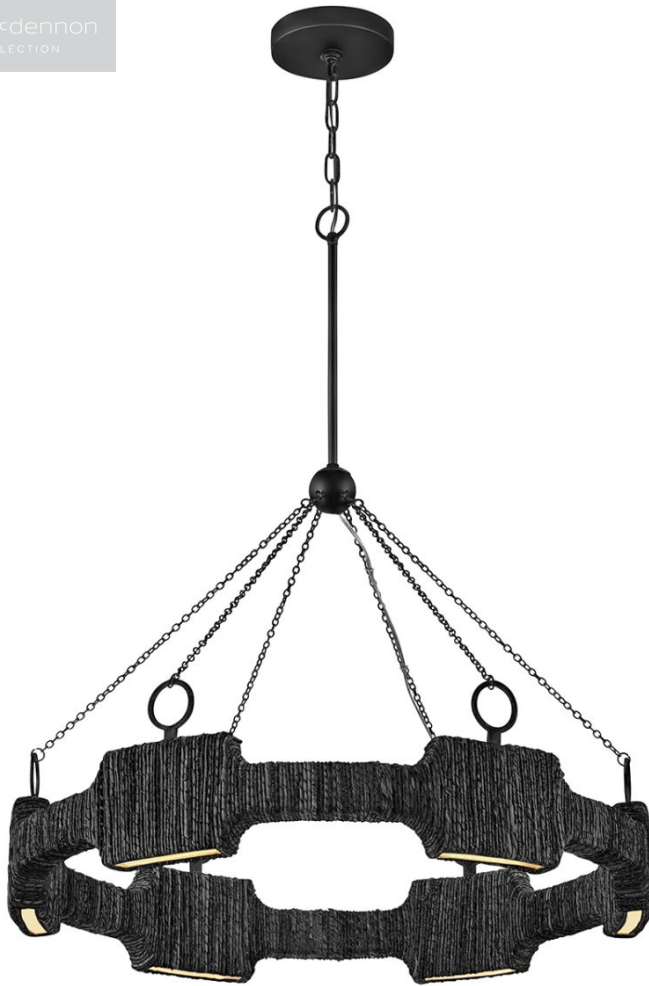

lisa mcdennon
COLLECTION

RAFFI

34106CBK

MEDIUM LED SINGLE TIER CHANDELIER

Raffi's coastal bohemian vibe is balanced by its distinctively modern shape. A unique LED design offers abundant light, while a slim frame hand-wrapped in natural reeds provides unexpected texture. Bold Carbon Black or Burnished Gold finishes perfectly complement any color palette.

DETAILS	
FINISH:	Carbon Black
MATERIAL:	Steel
SLOPE DEGREE:	90
DIMMABLE:	YES - CL TYPE DIMMER (SSL7A)

DIMENSIONS	
WIDTH:	30"
HEIGHT:	36.3"
WEIGHT:	13.2lb

LIGHT SOURCE	
LIGHT SOURCE:	Integrated LED
LED NAME:	E30W/2835
WATTAGE:	22w LED *Included
VOLTAGE:	120v/277v
LUMENS:	2700
CRI:	90
INCANDESCENT EQUIVALENCY:	6 x 25w
DIMMABLE:	YES - CL TYPE DIMMER (SSL7A)

MOUNTING	
CANOPY:	6.5" Dia.
LEAD WIRE:	1 X 144"

SHIPPING	
CARTON LENGTH:	32.5
CARTON WIDTH:	32.5
CARTON HEIGHT:	11
CARTON WEIGHT:	32

PRODUCT DETAILS:

- Dry Rated
- Can be hung on a sloped ceiling
- LED components carry a 5-year limited warranty
- Energy-efficient integrated LED - safer for the environment and low maintenance
- Equipped with a universal dimming driver, compatible with common residential and commercial systems
- Eclectic style that mixes unconventional elements; Unique and sophisticated designs that feel modern and vintage at the same time
- Part of the Lisa McDennon Collection of eclectic lighting designs, blending traditional and modern West Coast styles with striking natural elements, sculptural silhouettes, and layered textiles