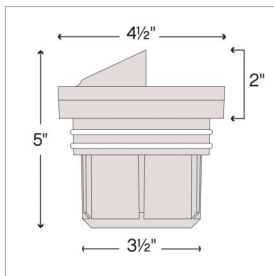

DIMENSIONS	
WIDTH:	4.5"
HEIGHT:	5"
DEPTH:	4.5
WEIGHT:	3lb

LIGHT SOURCE	
LIGHT SOURCE:	Socketed
WATTAGE:	1-9w MR16 LED
VOLTAGE:	12v
TRANSFORMER REQUIRED:	Yes

MOUNTING	
LEAD WIRE:	1 X 36"

SHIPPING	
CARTON LENGTH:	7
CARTON WIDTH:	7
CARTON HEIGHT:	13.5
CARTON WEIGHT:	4.5