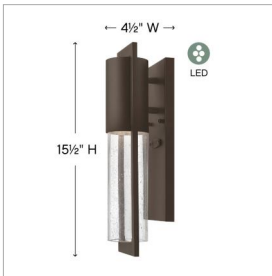

SHELTER

1326KZ-LL

EXTRA SMALL WALL MOUNT LANTERN

Shelter's minimalist style in aluminum creates a chic, dramatic statement as the light from above grazes through its clear seedy glass. Shelter comes standard Dark Sky compliant.

DETAILS	
FINISH:	Buckeye Bronze
MATERIAL:	Aluminum
GLASS:	Clear Seedy
DIMMABLE:	YES - CL TYPE DIMMER (SSL7A)

DIMENSIONS	
WIDTH:	4.5"
HEIGHT:	15.5"
WEIGHT:	3lb
BACK PLATE:	4.5"W X 12"H
EXTENSION:	4.8"
TOP TO OUTLET:	5.75"

LIGHT SOURCE	
LIGHT SOURCE:	Socketed
LED NAME:	GU10LED-3K
WATTAGE:	1-6.50w GU10 LED *Included
VOLTAGE:	120v
LUMENS:	500
CRI:	90
INCANDESCENT EQUIVALENCY:	1 x 50w
DIMMABLE:	YES - CL TYPE DIMMER (SSL7A)

SHIPPING	
CARTON LENGTH:	18.5
CARTON WIDTH:	9.9
CARTON HEIGHT:	7.3
CARTON WEIGHT:	4

PRODUCT DETAILS:

- Aluminum material ensures this piece can withstand strenuous outdoor conditions
- Wet Rated
- Mounted at a point of entry, wall mount lights provide safety and security with a welcoming element
- LED Bulbs carry a 3-year limited warranty
- Outdoor finishes carry a 2-year warranty
- Bold lines and a clean, minimalist style complement contemporary architecture
- Part of the MOCO Collection, designed to elevate contemporary architecture with modern style, clean lines, and precisely engineered illumination
- Dark Sky compliant design limits light pollution in surrounding outdoor spaces

HINKLEY

HINKLEY
33000 Pin Oak Parkway
Avon Lake, OH 44012

PHONE: (440) 653-5500
Toll Free: 1 (800) 446-5539

hinkley.com