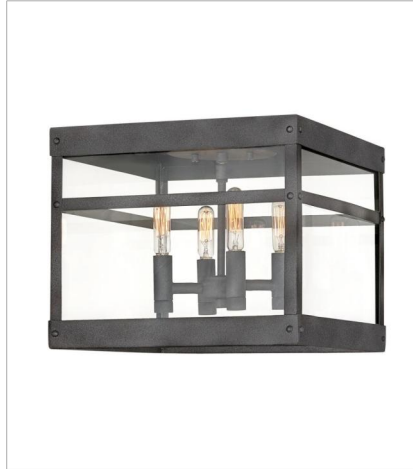

2803DZ
MEDIUM FLUSH MOUNT
12" W, 12" H
Socketed
4-5w Cand. LED, 60w Equiv.