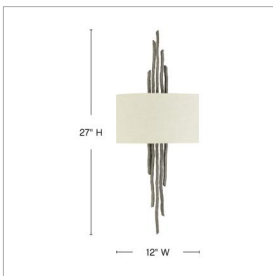

SPYRE

FR43412MMB

TWO LIGHT SCONCE

Spyre's statement-making design offers captivating silhouettes with an organic edginess. The hand hammered Champagne Gold or Metallic Matte Bronze finishes enthrall with artisanal elegance.

DETAILS	
FINISH:	Metallic Matte Bronze
MATERIAL:	Steel
SHADE:	Natural Linen
DIMMABLE:	YES - WITH DIMMABLE LAMP (NOT INCLUDED)

DIMENSIONS	
WIDTH:	12"
HEIGHT:	27"
WEIGHT:	2lb
BACK PLATE:	6.25"W X 6"H
EXTENSION:	5"
TOP TO OUTLET:	11.5"

LIGHT SOURCE	
LIGHT SOURCE:	Socketed
WATTAGE:	2-5w Cand. LED, 60w Equiv.
VOLTAGE:	120v

SHIPPING	
CARTON LENGTH:	10
CARTON WIDTH:	30.5
CARTON HEIGHT:	11
CARTON WEIGHT:	4

PRODUCT DETAILS:

- Dry Rated
- Bold silhouette with dramatic details creates a modern statement