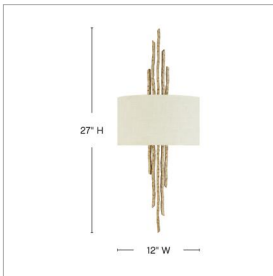

SPYRE

FR43412CPG

TWO LIGHT SCONCE

Spyre's statement-making design offers captivating silhouettes with an organic edginess. The hand hammered Champagne Gold or Metallic Matte Bronze finishes enthrall with artisanal elegance.

DETAILS	
FINISH:	Champagne Gold
MATERIAL:	Steel
SHADE:	Natural Linen
DIMMABLE:	YES - WITH DIMMABLE LAMP (NOT INCLUDED)

DIMENSIONS	
WIDTH:	12"
HEIGHT:	27"
WEIGHT:	2lb
BACK PLATE:	6.25"W X 6"H
EXTENSION:	5"
TOP TO OUTLET:	11.5"

LIGHT SOURCE	
LIGHT SOURCE:	Socketed
WATTAGE:	2-5w Cand. LED, 60w Equiv.
VOLTAGE:	120v

SHIPPING	
CARTON LENGTH:	10
CARTON WIDTH:	30.5
CARTON HEIGHT:	11
CARTON WEIGHT:	4

PRODUCT DETAILS:

- Dry Rated
- Bold silhouette with dramatic details creates a modern statement
- This design features a luxurious gold finish with an opulent sheen