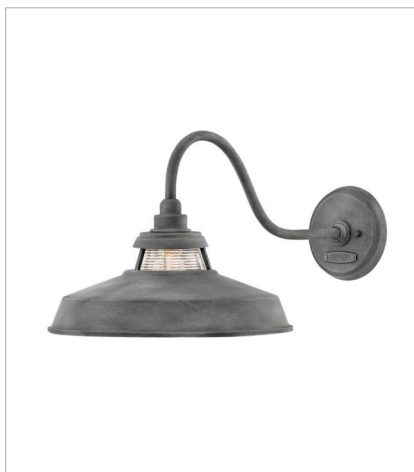

TROYER

Troyer's authentic outdoor collection captures the enduring allure of American farmhouse lighting. Constructed in solid aluminum, Troyer's warm and inviting heritage details combine with unique ribbed glass accent and timeless finishes for a classic silhouette.

FINISH: Aged Zinc
GLASS: Clear Ribbed

1194DZ
MEDIUM WALL MOUNT SCONCE
10" W, 10" H
Socketed
1-12w Med. LED, 100w Equiv.

1195DZ
LARGE WALL MOUNT LANTERN
14" W, 11.5" H
Socketed
1-12w Med. LED, 100w Equiv.