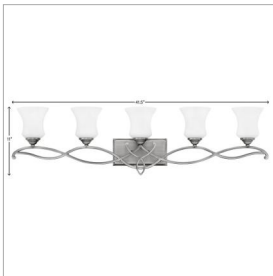

### FIVE LIGHT VANITY

Brooke's updated traditional look features a minimalist forged scroll design in Antique Nickel that elegantly complements its etched opal glass.

DETAILS	
FINISH:	Antique Nickel
MATERIAL:	Metal
GLASS:	Etched Opal
DIMMABLE:	YES - WITH DIMMABLE LAMP (NOT INCLUDED)

DIMENSIONS	
WIDTH:	41.5"
HEIGHT:	11"
WEIGHT:	7.5lb
BACK PLATE:	9.25"W X 4.5"H
EXTENSION:	6.3"
TOP TO OUTLET:	7"

LIGHT SOURCE	
LIGHT SOURCE:	Socketed
WATTAGE:	5-14w Med. LED, 100w Equiv.
VOLTAGE:	120v

SHIPPING	
CARTON LENGTH:	44.3
CARTON WIDTH:	9.8
CARTON HEIGHT:	10.8
CARTON WEIGHT:	12.3

#### PRODUCT DETAILS:

- This fixture can be mounted either up or down to best fit your space
- Damp Rated
- Merging the best of traditional and modern elements with a sophisticated and streamlined look