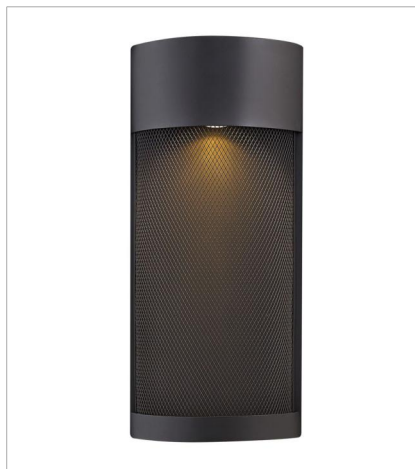

ARIA

Aria is a contemporary style that effortlessly complements the facade of any exterior. Its modern shape in durable aluminum is enhanced by a stainless steel mesh shade. Aria's high style and low maintenance comes standard Dark Sky compliant.

FINISH: Black

2300BK
SMALL WALL MOUNT LANTERN
5.3" W, 15.5" H
Socketed
1-6.50w Med. LED *Included

2304BK
MEDIUM WALL MOUNT LANTERN
5.3" W, 18.5" H
Socketed
1-6.50w Med. LED *Included

2305BK
LARGE WALL MOUNT LANTERN
7.3" W, 21.8" H
Socketed
1-6.50w Med. LED *Included

2306BK
EXTRA SMALL WALL MOUNT LANTERN
4.5" W, 14.5" H
Socketed
1-6.50w GU10 LED *Included

2307BK
MEDIUM WALL MOUNT LANTERN
7.5" W, 17.3" H
Socketed
1-6.50w GU10 LED *Included

2302BK
MEDIUM HANGING LANTERN
5.3" W, 15.8" H
Socketed
1-6.50w Med. LED *Included