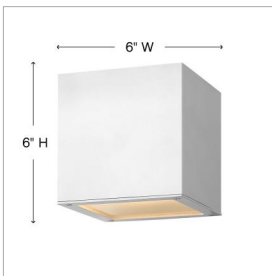

KUBE

1768SW

SMALL DOWN LIGHT WALL MOUNT LANTERN

A collection of sleek designs, Kube's contemporary style featuring solid aluminum construction provides a chic, minimalist statement to complement a variety of exteriors.

DETAILS	
FINISH:	Satin White
MATERIAL:	Aluminum
GLASS:	Etched Lens
DIMMABLE:	YES - UNIVERSAL DIMMING

DIMENSIONS	
WIDTH:	6"
HEIGHT:	6"
WEIGHT:	3.5lb
BACK PLATE:	4.5" Sq.
EXTENSION:	6.8"
TOP TO OUTLET:	3"

LIGHT SOURCE	
LIGHT SOURCE:	Integrated LED
LED NAME:	LC1-60
WATTAGE:	7.50w LED *Included
VOLTAGE:	120v/277v
LUMENS:	600
CRI:	96
INCANDESCENT EQUIVALENCY:	1 x 60w
DIMMABLE:	YES - UNIVERSAL DIMMING

SHIPPING	
CARTON LENGTH:	8.5
CARTON WIDTH:	8.5
CARTON HEIGHT:	9.5
CARTON WEIGHT:	4