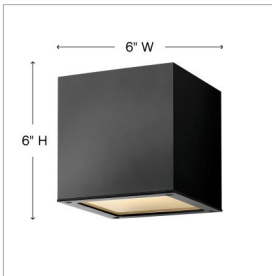

KUBE

1768SK

SMALL DOWN LIGHT WALL MOUNT LANTERN

A collection of sleek designs, Kube's contemporary style featuring solid aluminum construction provides a chic, minimalist statement to complement a variety of exteriors.

DETAILS	
FINISH:	Satin Black
MATERIAL:	Aluminum
GLASS:	Etched Lens
DIMMABLE:	YES - UNIVERSAL DIMMING

DIMENSIONS	
WIDTH:	6"
HEIGHT:	6"
WEIGHT:	3.5lb
BACK PLATE:	4.5" Sq.
EXTENSION:	6.8"
TOP TO OUTLET:	3"

LIGHT SOURCE	
LIGHT SOURCE:	Integrated LED
LED NAME:	LC1-60
WATTAGE:	7.50w LED *Included
VOLTAGE:	120v/277v
LUMENS:	600
CRI:	96
INCANDESCENT EQUIVALENCY:	1 x 60w
DIMMABLE:	YES - UNIVERSAL DIMMING

SHIPPING	
CARTON LENGTH:	8.5
CARTON WIDTH:	8.5
CARTON HEIGHT:	9.5
CARTON WEIGHT:	4