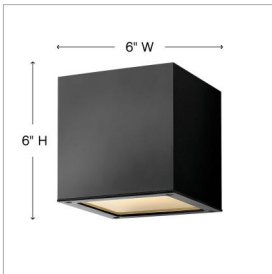

KUBE

1768SK

SMALL DOWN LIGHT WALL MOUNT LANTERN

A collection of sleek designs, Kube's contemporary style featuring solid aluminum construction provides a chic, minimalist statement to complement a variety of exteriors.

DETAILS	
FINISH:	Satin Black
MATERIAL:	Aluminum
GLASS:	Etched Lens
DIMMABLE:	YES - UNIVERSAL DIMMING

DIMENSIONS	
WIDTH:	6"
HEIGHT:	6"
WEIGHT:	3.5lb
BACK PLATE:	4.5" Sq.
EXTENSION:	6.8"
TOP TO OUTLET:	3"

LIGHT SOURCE	
LIGHT SOURCE:	Integrated LED
LED NAME:	LC1-60
WATTAGE:	7.50w LED *Included
VOLTAGE:	120v/277v
LUMENS:	600
CRI:	96
INCANDESCENT EQUIVALENCY:	1 x 60w
DIMMABLE:	YES - UNIVERSAL DIMMING

SHIPPING	
CARTON LENGTH:	8.5
CARTON WIDTH:	8.5
CARTON HEIGHT:	9.5
CARTON WEIGHT:	4