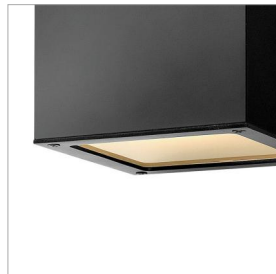

KUBE

1768SK

SMALL DOWN LIGHT WALL MOUNT LANTERN

A collection of sleek designs, Kube's contemporary style featuring solid aluminum construction provides a chic, minimalist statement to complement a variety of exteriors.

DETAILS	
FINISH:	Satin Black
MATERIAL:	Aluminum
GLASS:	Etched Lens
DIMMABLE:	YES - UNIVERSAL DIMMING

DIMENSIONS	
WIDTH:	6"
HEIGHT:	6"
WEIGHT:	3.5lb
BACK PLATE:	4.5" Sq.
EXTENSION:	6.8"
TOP TO OUTLET:	3"

LIGHT SOURCE	
LIGHT SOURCE:	Integrated LED
LED NAME:	LC1-60
WATTAGE:	7.50w LED *Included
VOLTAGE:	120v/277v
LUMENS:	600
CRI:	96
INCANDESCENT EQUIVALENCY:	1 x 60w
DIMMABLE:	YES - UNIVERSAL DIMMING

SHIPPING	
CARTON LENGTH:	8.5
CARTON WIDTH:	8.5
CARTON HEIGHT:	9.5
CARTON WEIGHT:	4

PRODUCT DETAILS:

- Aluminum material ensures this piece can withstand strenuous outdoor conditions
- LED components carry a 5-year limited warranty
- Wet Rated
- Energy-efficient integrated LED - safer for the environment and low maintenance
- Mounted at a point of entry, wall mount lights provide safety and security with a welcoming element
- Outdoor finishes carry a 2-year warranty
- Equipped with a universal dimming driver, compatible with common residential and commercial systems
- Bold lines and a clean, minimalist style complement contemporary architecture