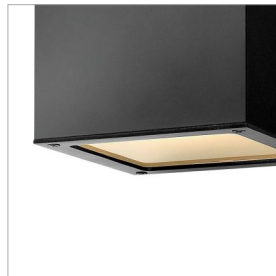

KUBE

1768SK

SMALL DOWN LIGHT WALL MOUNT LANTERN

A collection of sleek designs, Kube's contemporary style featuring solid aluminum construction provides a chic, minimalist statement to complement a variety of exteriors.

DETAILS	
FINISH:	Satin Black
MATERIAL:	Aluminum
GLASS:	Etched Lens
DIMMABLE:	YES - UNIVERSAL DIMMING

DIMENSIONS	
WIDTH:	6"
HEIGHT:	6"
WEIGHT:	3.5lb
BACK PLATE:	4.5" Sq.
EXTENSION:	6.8"
TOP TO OUTLET:	3"

LIGHT SOURCE	
LIGHT SOURCE:	Integrated LED
LED NAME:	LC1-60
WATTAGE:	7.50w LED *Included
VOLTAGE:	120v/277v
LUMENS:	600
CRI:	96
INCANDESCENT EQUIVALENCY:	1 x 60w
DIMMABLE:	YES - UNIVERSAL DIMMING

SHIPPING	
CARTON LENGTH:	8.5
CARTON WIDTH:	8.5
CARTON HEIGHT:	9.5
CARTON WEIGHT:	4

PRODUCT DETAILS:

- Aluminum material ensures this piece can withstand strenuous outdoor conditions
- LED components carry a 5-year limited warranty
- Wet Rated
- Energy-efficient integrated LED - safer for the environment and low maintenance
- Mounted at a point of entry, wall mount lights provide safety and security with a welcoming element
- Outdoor finishes carry a 2-year warranty
- Equipped with a universal dimming driver, compatible with common residential and commercial systems
- Bold lines and a clean, minimalist style complement contemporary architecture