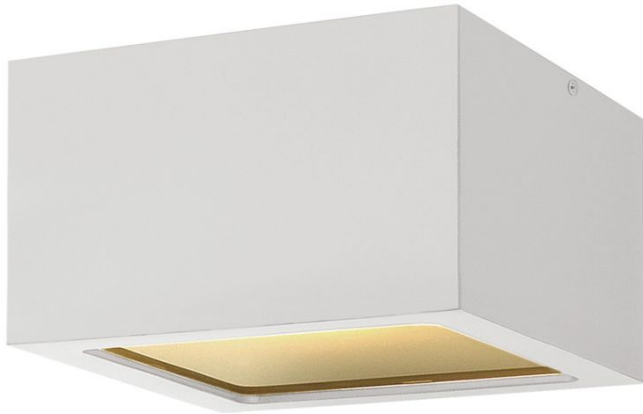

KUBE

1765SW

SMALL FLUSH MOUNT

A collection of sleek designs, Kube's contemporary style featuring solid aluminum construction provides a chic, minimalist statement to complement a variety of exteriors.

DETAILS	
FINISH:	Satin White
MATERIAL:	Aluminum
GLASS:	Etched Lens
DIMMABLE:	YES - UNIVERSAL DIMMING

DIMENSIONS	
WIDTH:	6"
HEIGHT:	3.5"
WEIGHT:	2lb

LIGHT SOURCE	
LIGHT SOURCE:	Integrated LED
LED NAME:	LC1-60
WATTAGE:	7.50w LED *Included
VOLTAGE:	120v/277v
LUMENS:	600
CRI:	96
INCANDESCENT EQUIVALENCY:	1 x 60w
DIMMABLE:	YES - UNIVERSAL DIMMING

MOUNTING	
CANOPY:	6" Sq.

SHIPPING	
CARTON LENGTH:	8.5
CARTON WIDTH:	6
CARTON HEIGHT:	9
CARTON WEIGHT:	3

PRODUCT DETAILS:

- Aluminum material ensures this piece can withstand strenuous outdoor conditions
- LED components carry a 5-year limited warranty
- Wet Rated
- Energy-efficient integrated LED - safer for the environment and low maintenance
- Outdoor finishes carry a 2-year warranty
- Equipped with a universal dimming driver, compatible with common residential and commercial systems
- Bold lines and a clean, minimalist style complement contemporary architecture
- Dark Sky compliant design limits light pollution in surrounding outdoor spaces