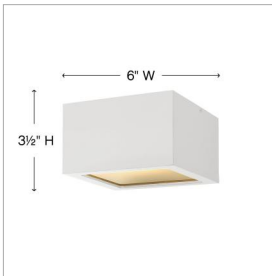

KUBE

1765SW

SMALL FLUSH MOUNT

A collection of sleek designs, Kube's contemporary style featuring solid aluminum construction provides a chic, minimalist statement to complement a variety of exteriors.

DETAILS	
FINISH:	Satin White
MATERIAL:	Aluminum
GLASS:	Etched Lens
DIMMABLE:	YES - UNIVERSAL DIMMING

DIMENSIONS	
WIDTH:	6"
HEIGHT:	3.5"
WEIGHT:	2lb

LIGHT SOURCE	
LIGHT SOURCE:	Integrated LED
LED NAME:	LC1-60
WATTAGE:	7.50w LED *Included
VOLTAGE:	120v/277v
LUMENS:	600
CRI:	96
INCANDESCENT EQUIVALENCY:	1 x 60w
DIMMABLE:	YES - UNIVERSAL DIMMING

MOUNTING	
CANOPY:	6" Sq.

SHIPPING	
CARTON LENGTH:	8.5
CARTON WIDTH:	6
CARTON HEIGHT:	9
CARTON WEIGHT:	3

PRODUCT DETAILS:

- Aluminum material ensures this piece can withstand strenuous outdoor conditions
- LED components carry a 5-year limited warranty
- Wet Rated
- Energy-efficient integrated LED - safer for the environment and low maintenance
- Outdoor finishes carry a 2-year warranty
- Equipped with a universal dimming driver, compatible with common residential and commercial systems
- Bold lines and a clean, minimalist style complement contemporary architecture
- Dark Sky compliant design limits light pollution in surrounding outdoor spaces