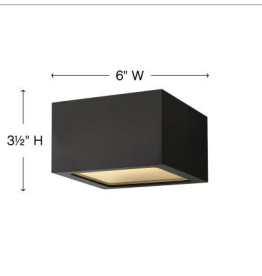

KUBE

1765SK

SMALL FLUSH MOUNT

A collection of sleek designs, Kube's contemporary style featuring solid aluminum construction provides a chic, minimalist statement to complement a variety of exteriors.

DETAILS	
FINISH:	Satin Black
MATERIAL:	Aluminum
GLASS:	Etched Lens
DIMMABLE:	YES - UNIVERSAL DIMMING

DIMENSIONS	
WIDTH:	6"
HEIGHT:	3.5"
WEIGHT:	2lb

LIGHT SOURCE	
LIGHT SOURCE:	Integrated LED
LED NAME:	LC1-60
WATTAGE:	7.50w LED *Included
VOLTAGE:	120v/277v
LUMENS:	600
CRI:	96
INCANDESCENT EQUIVALENCY:	1 x 60w
DIMMABLE:	YES - UNIVERSAL DIMMING

MOUNTING	
CANOPY:	6" Sq.

SHIPPING	
CARTON LENGTH:	8.5
CARTON WIDTH:	6
CARTON HEIGHT:	9
CARTON WEIGHT:	3

PRODUCT DETAILS:

- Aluminum material ensures this piece can withstand strenuous outdoor conditions
- LED components carry a 5-year limited warranty
- Wet Rated
- Energy-efficient integrated LED - safer for the environment and low maintenance
- Outdoor finishes carry a 2-year warranty
- Equipped with a universal dimming driver, compatible with common residential and commercial systems
- Bold lines and a clean, minimalist style complement contemporary architecture
- Dark Sky compliant design limits light pollution in surrounding outdoor spaces