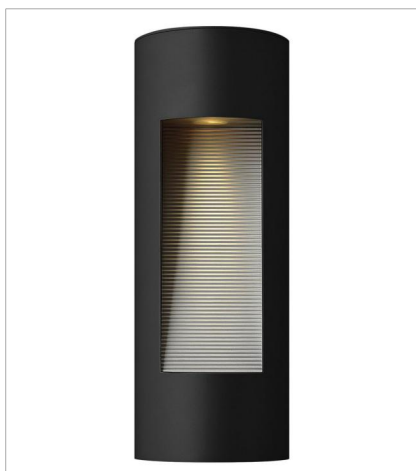

# LUNA

Luna is a modern collection of solid aluminum fixtures offered in a unique combination of contemporary styles, including sleek wall lanterns. Luna also offers chic pocket wall sconces and compact ceiling mounts that are ideal for indoors or out.

**FINISH:** Satin Black  
**GLASS:** Etched Lens

**15508SK**  
LED 2700K STEP LIGHT 12V HO...  
4.5" W, 3" H  
Integrated LED  
3.80w LED \*Included

**58504SK**  
LED 2700K STEP LIGHT 120V V...  
3" W, 4.5" H  
Integrated LED  
4w LED \*Included

**58508SK**  
LED 2700K STEP LIGHT 120V ...  
4.5" W, 3" H  
Integrated LED  
4w LED \*Included

**58508SK3K**  
LED 3000K STEP LIGHT 120V H...  
4.5" W, 3" H  
Integrated LED  
4w LED \*Included

**1660SK**  
MEDIUM WALL MOUNT LANTERN  
6" W, 16" H  
Socketed  
2-7w GU10 LED, 20w Equiv.