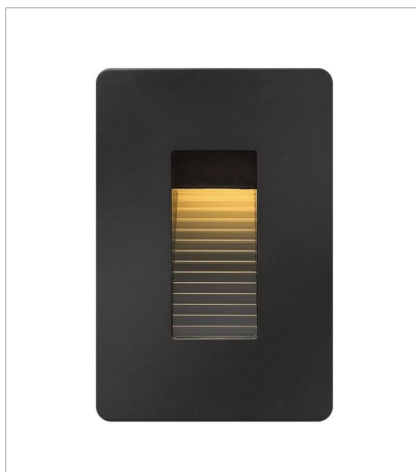

# LUNA

Luna is a modern collection of solid aluminum fixtures offered in a unique combination of contemporary styles, including sleek wall lanterns. Luna also offers chic pocket wall sconces and compact ceiling mounts that are ideal for indoors or out.

**FINISH:** Satin Black  
**GLASS:** Etched Lens

**15508SK**  
LED 2700K STEP LIGHT 12V HO...  
4.5" W, 3" H  
Integrated LED  
3.80w LED \*Included

**58504SK**  
LED 2700K STEP LIGHT 120V V...  
3" W, 4.5" H  
Integrated LED  
4w LED \*Included

**58508SK**  
LED 2700K STEP LIGHT 120V ...  
4.5" W, 3" H  
Integrated LED  
4w LED \*Included

**58508SK3K**  
LED 3000K STEP LIGHT 120V H...  
4.5" W, 3" H  
Integrated LED  
4w LED \*Included

**1660SK**  
MEDIUM WALL MOUNT LANTERN  
6" W, 16" H  
Socketed  
2-7w GU10 LED, 20w Equiv.

**1662SK**  
SMALL UP/DOWN LIGHT WALL MO...  
9" W, 5" H  
Integrated LED  
15w LED \*Included