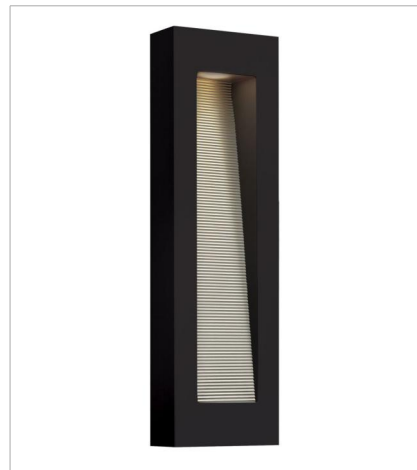

# LUNA

Luna is a modern collection of solid aluminum fixtures offered in a unique combination of contemporary styles, including sleek wall lanterns. Luna also offers chic pocket wall sconces and compact ceiling mounts that are ideal for indoors or out.

**FINISH:** Satin Black  
**GLASS:** Etched Lens

**15508SK**  
LED 2700K STEP LIGHT 12V HO...  
4.5" W, 3" H  
Integrated LED  
3.80w LED \*Included

**58504SK**  
LED 2700K STEP LIGHT 120V V...  
3" W, 4.5" H  
Integrated LED  
4w LED \*Included

**FINISH:** Satin Black  
**GLASS:** Etched Lens

**1664SK**  
LARGE WALL MOUNT LANTERN  
9" W, 24" H  
Socketed  
2-7w GU10 LED, 20w Equiv.

**1668SK**  
MEDIUM WALL MOUNT LANTERN  
6" W, 16.3" H  
Socketed  
2-7w GU10 LED, 20w Equiv.