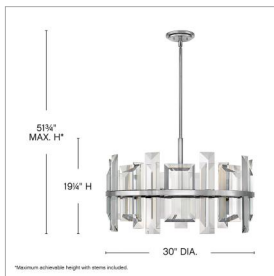

ODETTE

FR39215PNI

LARGE DRUM

The luxurious composition of Odette's modern design forms a statement-making jewelry piece, certain to be the center of attention. Emerald cut, solid glass crystal panels add breath-taking sparkle. Odette is offered in a gleaming Polished Nickel or lustrous Gunmetal finish.

DETAILS	
FINISH:	Polished Nickel
MATERIAL:	Steel
SLOPE DEGREE:	90
DIMMABLE:	YES - WITH DIMMABLE LAMP (NOT INCLUDED)

DIMENSIONS	
WIDTH:	30"
HEIGHT:	19.3"
WEIGHT:	40.3lb

LIGHT SOURCE	
LIGHT SOURCE:	Socketed
WATTAGE:	9-5w Cand. LED, 60w Equiv.
VOLTAGE:	120v

MOUNTING	
CANOPY:	6" Dia.
LEAD WIRE:	1 X 120"
MAX HEIGHT:	51.8

SHIPPING	
CARTON LENGTH:	32.3
CARTON WIDTH:	7.5
CARTON HEIGHT:	32.3
CARTON WEIGHT:	45.1

PRODUCT DETAILS:

- Dry Rated
- Includes (1) 6" stem and (2) 12" stems to customize hanging height
- Can be hung on a sloped ceiling
- Striking and glamorous silhouette with luxe details and a rich finish that makes a dramatic statement