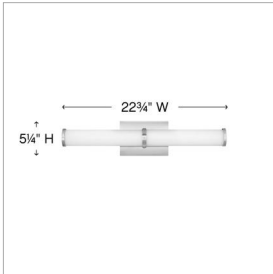

SIMI

59923BN

MEDIUM LED VANITY

Minimal in form, Simi makes a strong case for simplicity. Sleek end caps and a center bracelet in Chrome or Brushed Nickel finish options add a seamless finishing touch to the slim profile.

DETAILS	
FINISH:	Brushed Nickel
MATERIAL:	Steel
GLASS:	Etched White
DIMMABLE:	YES - CL TYPE DIMMER (SSL7A)

DIMENSIONS	
WIDTH:	22.8"
HEIGHT:	5.3"
WEIGHT:	4lb
BACK PLATE:	6.75"W X 4.75"H
EXTENSION:	3.8"
TOP TO OUTLET:	2.75"

LIGHT SOURCE	
LIGHT SOURCE:	Integrated LED
LED NAME:	LEVO98-532
WATTAGE:	36w LED *Included
VOLTAGE:	120v
LUMENS:	2900
CRI:	93
INCANDESCENT EQUIVALENCY:	4 x 60w
DIMMABLE:	YES - CL TYPE DIMMER (SSL7A)

SHIPPING	
CARTON LENGTH:	29
CARTON WIDTH:	8.5
CARTON HEIGHT:	11
CARTON WEIGHT:	6