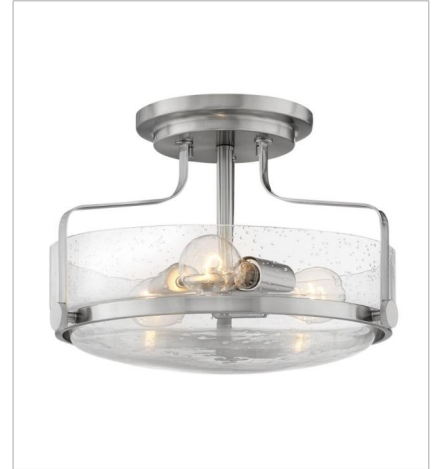

HARPER

Harper's sleek, retro design elevates the traditional flush mount with a unique opal glass bound by a prominent metal ring and decorative knobs available in four finishes.

FINISH: Brushed Nickel
GLASS: Clear Seedy, Etched Opal

3640BN-CS
MEDIUM FLUSH MOUNT
15.8" W, 6.3" H
Socketed
3-5w Med. LED

3641BN
MEDIUM SEMI-FLUSH MOUNT
14.5" W, 10" H
Socketed
3-14w Med. LED, 100w Equiv.

3641BN-CS
MEDIUM SEMI-FLUSH MOUNT
14.5" W, 10" H
Socketed
3-14w Med. LED, 100w Equiv.

3643BN
LARGE SEMI-FLUSH MOUNT
18" W, 10" H
Socketed
3-14w Med. LED, 100w Equiv.

3643BN-CS
LARGE SEMI-FLUSH MOUNT
18" W, 10" H
Socketed
3-14w Med. LED, 100w Equiv.

HINKLEY

HINKLEY
33000 Pin Oak Parkway
Avon Lake, OH 44012