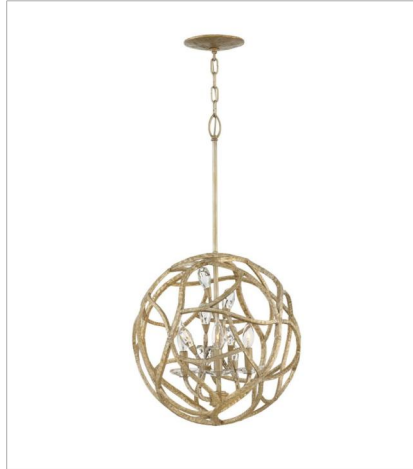

# EVE

Eve's graceful, hand-forged tubing creates a natural, vine-like pattern in a hammered Champagne Gold finish while faceted clear crystal buds emanate from the tips.

**FINISH:** Champagne Gold

**FR46802CPG**  
TWO LIGHT SCONCE  
14.3" W, 15.5" H  
Socketed  
2-5w Cand. LED, 60w Equiv.

**FR46804CPG**  
MEDIUM ORB  
18" W, 33" H  
Socketed  
3-5w Cand. LED, 60w Equiv.

**FR46805CPG**  
MEDIUM OPEN FRAME DRUM  
14.5" W, 34" H  
Socketed  
6-5w Cand. LED, 60w Equiv.

**FR46806CPG**  
MEDIUM SINGLE TIER  
26" W, 30" H  
Socketed  
6-5w Cand. LED, 60w Equiv.

**FR46809CPG**  
LARGE TWO TIER  
33" W, 35.5" H  
Socketed  
9-5w Cand. LED, 60w Equiv.

**FR46810CPG**  
EXTRA LARGE TWO TIER  
48.5" W, 44" H  
Socketed  
12-5w Cand. LED, 60w Equiv.

# EVE

Eve's graceful, hand-forged tubing creates a natural, vine-like pattern in a hammered Champagne Gold finish while faceted clear crystal buds emanate from the tips.

**FINISH:** Champagne Gold

**FR46801CPG**