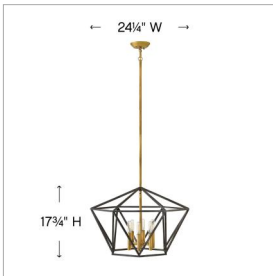

THEORY

3576DZ

MEDIUM OPEN FRAME SINGLE TIER

Theory's multi-faceted cage design proves the ultimate style solution to the elegance equation. This vintage, mid-century design is updated with a sophisticated two-tone finish, enhancing its modern geometric shape with a bold layering effect.

DETAILS	
FINISH:	Aged Zinc
MATERIAL:	Steel
SLOPE DEGREE:	90
DIMMABLE:	YES - WITH DIMMABLE LAMP (NOT INCLUDED)

DIMENSIONS	
WIDTH:	24.3"
HEIGHT:	17.8"
WEIGHT:	9.5lb

LIGHT SOURCE	
LIGHT SOURCE:	Socketed
WATTAGE:	6-5w Cand. LED, 60w Equiv.
VOLTAGE:	120v

MOUNTING	
CANOPY:	5" Dia.
LEAD WIRE:	1 X 120"
MAX HEIGHT:	52.3

SHIPPING	
CARTON LENGTH:	27.3
CARTON WIDTH:	24.3
CARTON HEIGHT:	19.8
CARTON WEIGHT:	17

PRODUCT DETAILS:

- Dry Rated
- Includes (1) 6" stem and (2) 12" stems to customize hanging height
- Distinctive mid-century modern elements merge with sleek and timeless forms for a vintage vibe with modern flair
- Can be hung on a sloped ceiling
- Ideal for vintage filament bulbs (not included)