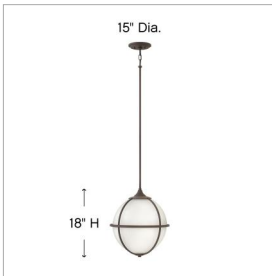

### MEDIUM ORB PENDANT

Inspired by the stylish Tribeca brasserie, Odeon elicits a fashionable, urban feel that is both modern and timeless. The metal frame follows the contour of the holophane sphere, inspiring perfection in any setting.

DETAILS	
FINISH:	Oil Rubbed Bronze
MATERIAL:	Steel
GLASS:	Etched Holophane
SLOPE DEGREE:	90
DIMMABLE:	YES - WITH DIMMABLE LAMP (NOT INCLUDED)

DIMENSIONS	
WIDTH:	15"
HEIGHT:	18"
WEIGHT:	17lb

LIGHT SOURCE	
LIGHT SOURCE:	Socketed
WATTAGE:	3-7w Med. LED, 100w Equiv.
VOLTAGE:	120v

MOUNTING	
CANOPY:	6" Dia.
LEAD WIRE:	1 X 120"
MAX HEIGHT:	54.3

SHIPPING	
CARTON LENGTH:	17.5
CARTON WIDTH:	17.5
CARTON HEIGHT:	21
CARTON WEIGHT:	21.1

#### PRODUCT DETAILS:

- Dry Rated
- Includes (1) 6" stem and (2) 12" stems to customize hanging height
- Can be hung on a sloped ceiling
- Angular lines, a bold finish, simple shape and sturdy details merge for a robust but pared down industrial design