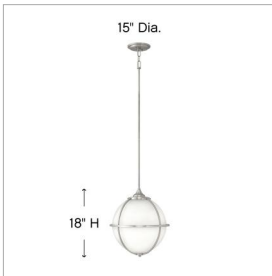

ODEON

4744BN

MEDIUM ORB PENDANT

Inspired by the stylish Tribeca brasserie, Odeon elicits a fashionable, urban feel that is both modern and timeless. The metal frame follows the contour of the holophane sphere, inspiring perfection in any setting.

DETAILS	
FINISH:	Brushed Nickel
MATERIAL:	Steel
GLASS:	Etched Holophane
SLOPE DEGREE:	90
DIMMABLE:	YES - WITH DIMMABLE LAMP (NOT INCLUDED)

DIMENSIONS	
WIDTH:	15"
HEIGHT:	18"
WEIGHT:	17.2lb

LIGHT SOURCE	
LIGHT SOURCE:	Socketed
WATTAGE:	3-7w Med. LED, 100w Equiv.
VOLTAGE:	120v

MOUNTING	
CANOPY:	6" Dia.
LEAD WIRE:	1 X 120"
MAX HEIGHT:	54.3

SHIPPING	
CARTON LENGTH:	17.5
CARTON WIDTH:	17.5
CARTON HEIGHT:	21
CARTON WEIGHT:	21.1

PRODUCT DETAILS:

- Dry Rated
- Includes (1) 6" stem and (2) 12" stems to customize hanging height
- Can be hung on a sloped ceiling
- Angular lines, a bold finish, simple shape and sturdy details merge for a robust but pared down industrial design