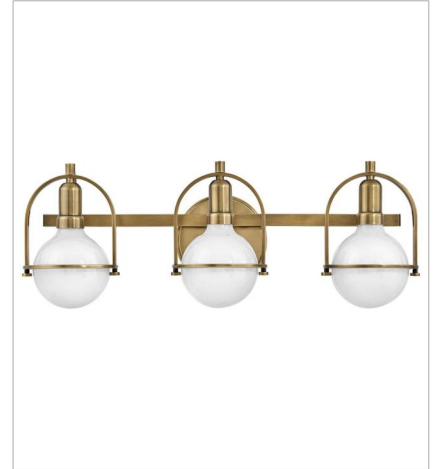

# SOMERSET

Chic and elegant, the Somerset collection exudes a quiet and precise sophistication. Subtly fusing modernity with vintage appeal, its etched opal glass deftly floats inside a streamlined metal yoke and ring while understated turned metal knobs add an authentic edge.

**FINISH:** Heritage Brass  
**GLASS:** Etched Opal

**53770HB**  
SMALL SINGLE LIGHT VANITY  
6.3" W, 9" H  
Socketed  
1-14w Med. LED, 100w Equiv.

**53772HB**  
SMALL TWO LIGHT VANITY  
16" W, 9" H  
Socketed  
2-14w Med. LED, 100w Equiv.

**53773HB**  
MEDIUM THREE LIGHT VANITY  
25" W, 9" H  
Socketed  
3-14w Med. LED, 100w Equiv.

**3405HB**  
MEDIUM PENDANT  
15.5" W, 23" H  
Socketed  
1-10w Med. LED, 100w Equiv.

**3407HB**  
MEDIUM PENDANT  
11.5" W, 17" H  
Socketed  
1-8w Med. LED, 100w Equiv.

**3403HB**  
SMALL SEMI-FLUSH MOUNT  
11.5" W, 12.5" H  
Socketed  
1-8w Med. LED, 100w Equiv.