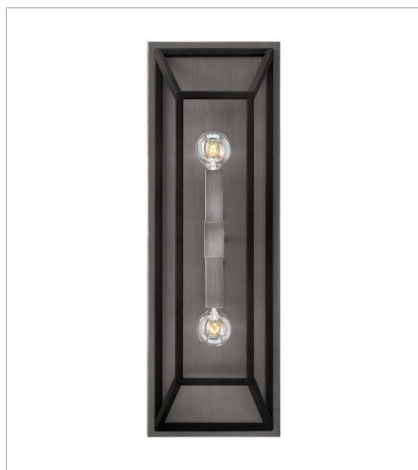

FULTON

Fulton's minimalist beauty emphasizes 'less is more' with vintage industrial style. This clean, airy tapered cage design is constructed without glass and the unique square candle sleeves rest on a discreet "H"-shaped cluster.

FINISH: Aged Zinc with Antique Nickel accents

3330DZ
TWO LIGHT SCONCE
7.5" W, 22.3" H
Socketed
2-5w Cand. LED, 60w Equiv.

3334DZ
MEDIUM OPEN FRAME PENDANT
18" W, 16.3" H
Socketed
4-5w Cand. LED, 60w Equiv.

3335DZ
FIVE LIGHT OPEN FRAME LINEAR
50" W, 9" H
Socketed
5-14w Med. LED, 100w Equiv.

3338DZ
EIGHT LIGHT OPEN FRAME LINEAR
48" W, 16.3" H
Socketed
8-5w Cand. LED, 60w Equiv.

3351DZ
LARGE OPEN FRAME PENDANT
10" W, 12.3" H
Socketed
1-14w Med. LED, 100w Equiv.

Fulton's minimalist beauty emphasizes 'less is more' with vintage industrial style. This clean, airy tapered cage design is constructed without glass and the unique square candle sleeves rest on a discreet "H"-shaped cluster.