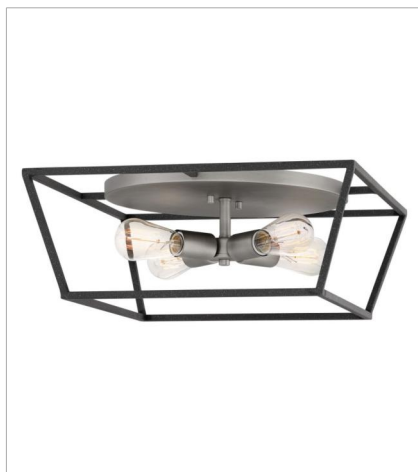

FULTON

Fulton's minimalist beauty emphasizes 'less is more' with vintage industrial style. This clean, airy tapered cage design is constructed without glass and the unique square candle sleeves rest on a discreet "H"-shaped cluster.

FINISH: Aged Zinc with Antique Nickel accents

3331DZ

MEDIUM FLUSH MOUNT

18" W, 7.3" H

Socketed

4-14w Med. LED, 60w Equiv.

HINKLEY

HINKLEY
33000 Pin Oak Parkway
Avon Lake, OH 44012

PHONE: (440) 653-5500
Toll Free: 1 (800) 446-5539

hinkley.com