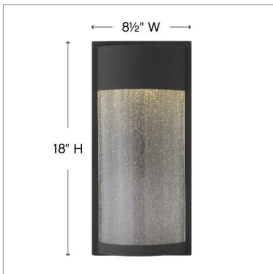

SHELTER

1344BK

MEDIUM WALL MOUNT LANTERN

Shelter's minimalist style in aluminum creates a chic, dramatic statement as the light from above grazes through its clear seedy glass. Shelter comes standard Dark Sky compliant.

DETAILS	
FINISH:	Black
MATERIAL:	Aluminum
GLASS:	Clear Seedy
DIMMABLE:	YES - CL TYPE DIMMER (SSL7A)

DIMENSIONS	
WIDTH:	8.5"
HEIGHT:	18"
WEIGHT:	5lb
BACK PLATE:	7.75"W X 5.25"H
EXTENSION:	4"
TOP TO OUTLET:	3"

LIGHT SOURCE	
LIGHT SOURCE:	Integrated LED
LED NAME:	LESF-2
WATTAGE:	12w LED *Included
VOLTAGE:	120v
LUMENS:	800
CRI:	90
INCANDESCENT EQUIVALENCY:	1 x 60w
DIMMABLE:	YES - CL TYPE DIMMER (SSL7A)

SHIPPING	
CARTON LENGTH:	11
CARTON WIDTH:	7.5
CARTON HEIGHT:	21.5
CARTON WEIGHT:	6.5