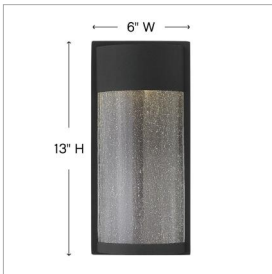

SHELTER

1340BK

SMALL WALL MOUNT LANTERN

Shelter's minimalist style in aluminum creates a chic, dramatic statement as the light from above grazes through its clear seedy glass. Shelter comes standard Dark Sky compliant.

DETAILS	
FINISH:	Black
MATERIAL:	Aluminum
GLASS:	Clear Seedy
DIMMABLE:	YES - CL TYPE DIMMER (SSL7A)

DIMENSIONS	
WIDTH:	6"
HEIGHT:	13"
WEIGHT:	3lb
BACK PLATE:	5.5"W X 4.75"H
EXTENSION:	3.8"
TOP TO OUTLET:	2.5"

LIGHT SOURCE	
LIGHT SOURCE:	Integrated LED
LED NAME:	LESF-2
WATTAGE:	12w LED *Included
VOLTAGE:	120v
LUMENS:	800
CRI:	90
INCANDESCENT EQUIVALENCY:	1 x 60w
DIMMABLE:	YES - CL TYPE DIMMER (SSL7A)

SHIPPING	
CARTON LENGTH:	9
CARTON WIDTH:	7
CARTON HEIGHT:	16.5
CARTON WEIGHT:	4