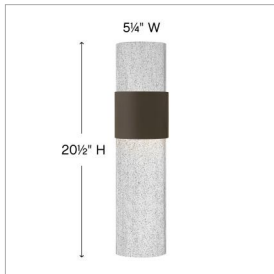

HORIZON

2895KZ

LARGE WALL MOUNT LANTERN

Horizon's simple elegance emphasizes its dominant expanse of clear seedy glass finished with a flame polished edge. This versatile fixture is constructed of die-cast aluminum and can be mounted horizontally, vertically or on the ceiling. The center band is uniquely adjustable to allow flexible mounting options. The open top and bottom maximizes the output of the dimmable LED light source.

DETAILS	
FINISH:	Buckeye Bronze
MATERIAL:	Aluminum
GLASS:	Clear Seedy
DIMMABLE:	YES - CL TYPE DIMMER (SSL7A)

DIMENSIONS	
WIDTH:	5.3"
HEIGHT:	20.5"
WEIGHT:	3.5lb
BACK PLATE:	5"W X 4.5"H
EXTENSION:	3.8"
TOP TO OUTLET:	10.25"

LIGHT SOURCE	
LIGHT SOURCE:	Integrated LED
LED NAME:	LESF-2
WATTAGE:	12w LED *Included
VOLTAGE:	120v
LUMENS:	800
CRI:	90
INCANDESCENT EQUIVALENCY:	1 x 60w
DIMMABLE:	YES - CL TYPE DIMMER (SSL7A)

SHIPPING	
CARTON LENGTH:	10
CARTON WIDTH:	8.5
CARTON HEIGHT:	24
CARTON WEIGHT:	5

PRODUCT DETAILS:

- This fixture can be mounted horizontally
- Aluminum material ensures this piece can withstand strenuous outdoor conditions
- LED components carry a 5-year limited warranty
- Wet Rated
- Energy-efficient integrated LED - safer for the environment and low maintenance
- Mounted at a point of entry, wall mount lights provide safety and security with a welcoming element
- Multiple top to outlet measurements with adjustable glass positioning
- Outdoor finishes carry a 2-year warranty