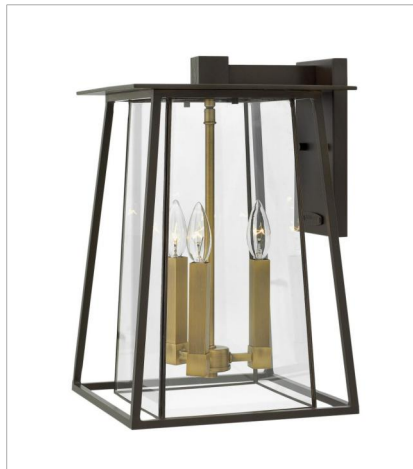

WALKER

Walker has roots in the American West with its large scale, strong angular lines and no-nonsense style. The sturdy aluminum and brass construction features a two-tone finish of bold Buckeye Bronze and Heritage Brass, adding a transitional flair to its minimalist shape. A welded outer form frames an inner clear, bound glass shade. At home on the range, in a mountain cabin or creating a mid-century statement, this flexible style c...

FINISH: Buckeye Bronze with Heritage Brass accents
GLASS: Clear Bound

2100KZ
SMALL WALL MOUNT LANTERN
8.3" W, 12.3" H
Socketed
1-12w Med. LED, 100w Equiv.

2104KZ
MEDIUM WALL MOUNT LANTERN
9.5" W, 15" H
Socketed
2-5w Cand. LED, 60w Equiv.

2104KZ-LL
MEDIUM WALL MOUNT LANTERN
9.5" W, 15" H
Socketed
2-2w Cand. LED *Included

2105KZ
LARGE WALL MOUNT LANTERN
11.5" W, 17.5" H
Socketed
3-5w Cand. LED, 60w Equiv.

2105KZ-LL
LARGE WALL MOUNT LANTERN
11.5" W, 17.5" H
Socketed
3-2w Cand. LED *Included