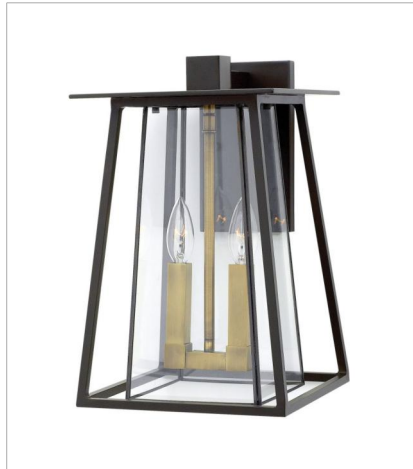

WALKER

Walker has roots in the American West with its large scale, strong angular lines and no-nonsense style. The sturdy aluminum and brass construction features a two-tone finish of bold Buckeye Bronze and Heritage Brass, adding a transitional flair to its minimalist shape. A welded outer form frames an inner clear, bound glass shade. At home on the range, in a mountain cabin or creating a mid-century statement, this flexible style c...

FINISH: Buckeye Bronze with Heritage Brass accents
GLASS: Clear Bound

2100KZ
SMALL WALL MOUNT LANTERN
8.3" W, 12.3" H
Socketed
1-12w Med. LED, 100w Equiv.

2104KZ
MEDIUM WALL MOUNT LANTERN
9.5" W, 15" H
Socketed
2-5w Cand. LED, 60w Equiv.

2104KZ-LL
MEDIUM WALL MOUNT LANTERN
9.5" W, 15" H
Socketed
2-2w Cand. LED *Included

2105KZ
LARGE WALL MOUNT LANTERN
11.5" W, 17.5" H
Socketed
3-5w Cand. LED, 60w Equiv.

2105KZ-LL
LARGE WALL MOUNT LANTERN
11.5" W, 17.5" H
Socketed
3-2w Cand. LED *Included