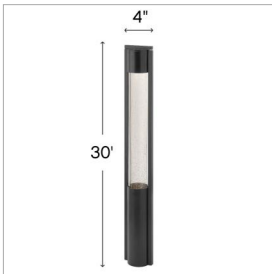

SHELTER

15607BK

SHELTER BOLLARD

Shelter's minimalist style in aluminum creates a chic, dramatic statement as the light from above grazes through its clear seedy glass. Shelter comes standard Dark Sky compliant.

DETAILS	
FINISH:	Black
MATERIAL:	Aluminum
GLASS:	Clear Acrylic & Seedy
DIMMABLE:	YES - WITH MLV ON TRANSFORMER PRIMARY

DIMENSIONS	
WIDTH:	4"
HEIGHT:	30"
DEPTH:	3
WEIGHT:	5.5lb

LIGHT SOURCE	
LIGHT SOURCE:	Socketed
LED NAME:	4WLEDMR16
WATTAGE:	1-4w MR16 LED *Included
VOLTAGE:	12v
VOLT AMPS:	5.7
LUMENS:	340
CRI:	80
INCANDESCENT EQUIVALENCY:	1 x 35w
DIMMABLE:	YES - WITH MLV ON TRANSFORMER PRIMARY
TRANSFORMER REQUIRED:	Yes

SHIPPING	
CARTON LENGTH:	13
CARTON WIDTH:	7
CARTON HEIGHT:	33.5
CARTON WEIGHT:	7

PRODUCT DETAILS:

- Wet Rated
- LED Bulbs carry a 3-year limited warranty
- 12V systems with LED bulbs consume less energy leading to lower electricity bills and a reduced carbon footprint
- Fixture mounts to 2" PVC pipe and the die cast mount is also able to be surface installed
- The Hinkley Home Automation App allows you to control your landscape lights anytime, anywhere. You can turn dimmers on/off and adjust sliding brightness settings remotely.
- Bold lines and a clean, minimalist style complement contemporary architecture
- Add style and safety to outdoor walkways; place about 6 feet apart from one another