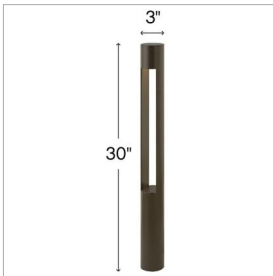

ATLANTIS

15601BZ

ATLANTIS ROUND LARGE BOLLARD

Atlantis features a minimalist design for the ultimate in urban sophistication. Constructed of solid aluminum and Dark Sky compliant, Atlantis provides a chic solution to eco-conscious homeowners.

DETAILS	
FINISH:	Bronze
MATERIAL:	Aluminum
GLASS:	Etched Lens
DIMMABLE:	YES - WITH MLV ON TRANSFORMER PRIMARY

DIMENSIONS	
WIDTH:	3"
HEIGHT:	30"
DEPTH:	3
WEIGHT:	4.5lb

LIGHT SOURCE	
LIGHT SOURCE:	Socketed
LED NAME:	4WLEDMR16
WATTAGE:	1-4w MR16 LED *Included
VOLTAGE:	12v
VOLT AMPS:	5.7
LUMENS:	340
CRI:	80
INCANDESCENT EQUIVALENCY:	1 x 35w
DIMMABLE:	YES - WITH MLV ON TRANSFORMER PRIMARY
TRANSFORMER REQUIRED:	Yes

SHIPPING	
CARTON LENGTH:	9
CARTON WIDTH:	6
CARTON HEIGHT:	32.5
CARTON WEIGHT:	5.5

PRODUCT DETAILS:

- Wet Rated
- LED Bulbs carry a 3-year limited warranty
- 12V systems with LED bulbs consume less energy leading to lower electricity bills and a reduced carbon footprint
- Fixture mounts to 2" PVC pipe and the die cast mount is also able to be surface installed
- The Hinkley Home Automation App allows you to control your landscape lights anytime, anywhere. You can turn dimmers on/off and adjust sliding brightness settings remotely.
- Bold lines and a clean, minimalist style complement contemporary architecture
- Add style and safety to outdoor walkways; place about 6 feet apart from one another

HINKLEY

HINKLEY
33000 Pin Oak Parkway
Avon Lake, OH 44012

PHONE: (440) 653-5500
Toll Free: 1 (800) 446-5539

hinkley.com