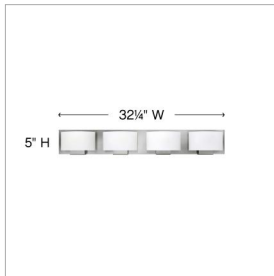

MILA

53554BN

FOUR LIGHT VANITY

Mila's modern design captivates with sleek symmetry as the elongated shades appear to float next to angled panel transitions to create a seamless form.

DETAILS	
FINISH:	Brushed Nickel
MATERIAL:	Steel
GLASS:	Etched Opal
DIMMABLE:	Yes

DIMENSIONS	
WIDTH:	32.3"
HEIGHT:	5"
WEIGHT:	8lb
BACK PLATE:	32.25"W X 4.75"H
EXTENSION:	4"
TOP TO OUTLET:	2.5"

LIGHT SOURCE	
LIGHT SOURCE:	Socketed
WATTAGE:	4-60w G-9 *Included or 4-5w G9 LED, 60w Equiv.
VOLTAGE:	120v

SHIPPING	
CARTON LENGTH:	35
CARTON WIDTH:	8.5
CARTON HEIGHT:	6.5
CARTON WEIGHT:	10

PRODUCT DETAILS:

- Damp Rated
- Bold silhouette with dramatic details creates a modern statement
- ADA compliant design provides added accessibility and maximum clearance
- Invisimount hardware is hidden on the backplate for a clean silhouette