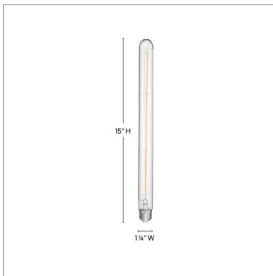

LUMIGLO BULB

E26T1042415CL

LED BULB

To create superior, softer light that sets the scene in any indoor or outdoor setting, Hinkley's Lumiglo™ LED bulbs feature unique filament technology designed to cast a warm ambient glow. Dimmable functionality provides full control over brightness, allowing you to craft an atmosphere that perfectly accentuates your space.

DETAILS	
FINISH:	Accessories
DIMMABLE:	YES - CL TYPE DIMMER (SSL7A)

DIMENSIONS	
WIDTH:	1.3"
HEIGHT:	15"

LIGHT SOURCE	
LIGHT SOURCE:	Socketed
LED NAME:	NO LED ENGINE
WATTAGE:	1-4w Med. LED
VOLTAGE:	120v
LUMENS:	360
CRI:	90
INCANDESCENT EQUIVALENCY:	1 x 40w
DIMMABLE:	YES - CL TYPE DIMMER (SSL7A)

SHIPPING	
CARTON LENGTH:	1.5
CARTON WIDTH:	2
CARTON HEIGHT:	7.8
CARTON WEIGHT:	1

PRODUCT DETAILS:

- Damp Rated