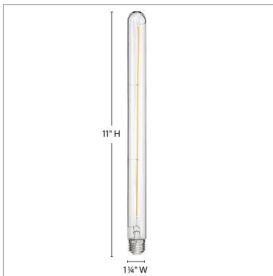

LUMIGLO BULB

E26T1042411CL

LED BULB

To create superior, softer light that sets the scene in any indoor or outdoor setting, Hinkley's Lumiglo™ LED bulbs feature unique filament technology designed to cast a warm ambient glow. Dimmable functionality provides full control over brightness, allowing you to craft an atmosphere that perfectly accentuates your space.

DETAILS	
FINISH:	Accessories
DIMMABLE:	YES - CL TYPE DIMMER (SSL7A)

DIMENSIONS	
WIDTH:	1.3"
HEIGHT:	11"

LIGHT SOURCE	
LIGHT SOURCE:	Socketed
LED NAME:	NO LED ENGINE
WATTAGE:	1-4w Med. LED
VOLTAGE:	120v
LUMENS:	320
CRI:	90
INCANDESCENT EQUIVALENCY:	1 x 40w
DIMMABLE:	YES - CL TYPE DIMMER (SSL7A)

SHIPPING	
CARTON LENGTH:	12
CARTON WIDTH:	7
CARTON HEIGHT:	4
CARTON WEIGHT:	2.8

PRODUCT DETAILS:

- Damp Rated