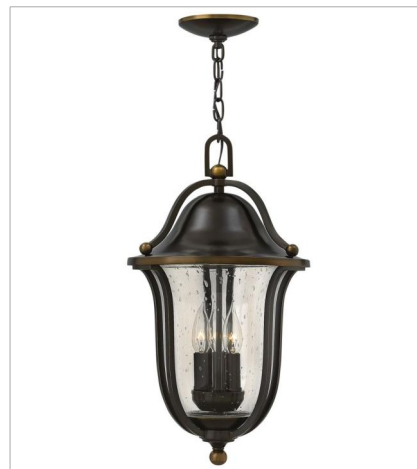

BOLLA

The graceful lines of Bolla create a soft elegance, while the solid brass construction and heavy cast ball transitions add to its innovative style.

FINISH: Olde Bronze
GLASS: Etched Opal, Clear Seedy

4660OB-OPAL
SMALL FLUSH MOUNT
16.8" W, 8" H
Socketed
2-14w Med. LED, 75w Equiv.

2640OB
SMALL WALL MOUNT LANTERN
7.3" W, 12.3" H
Socketed
1-10w Med. LED, 60w Equiv.

2644OB
MEDIUM WALL MOUNT LANTERN
9" W, 15.8" H
Socketed
2-5w Cand. LED, 40w Equiv.

2645OB
LARGE WALL MOUNT LANTERN
11" W, 18.8" H
Socketed
3-5w Cand. LED, 40w Equiv.

2649OB
EXTRA LARGE WALL MOUNT LANTERN
14" W, 26" H
Socketed
4-5w Cand. LED, 40w Equiv.

2642OB
LARGE HANGING LANTERN
11" W, 20.5" H
Socketed
3-5w Cand. LED, 40w Equiv.

FINISH: Olde Bronze
GLASS: Etched Opal, Clear Seedy

2641OB

LARGE POST TOP OR PIER MOUN...

11" W, 20.5" H

Socketed

3-5w Cand. LED, 40w Equiv.